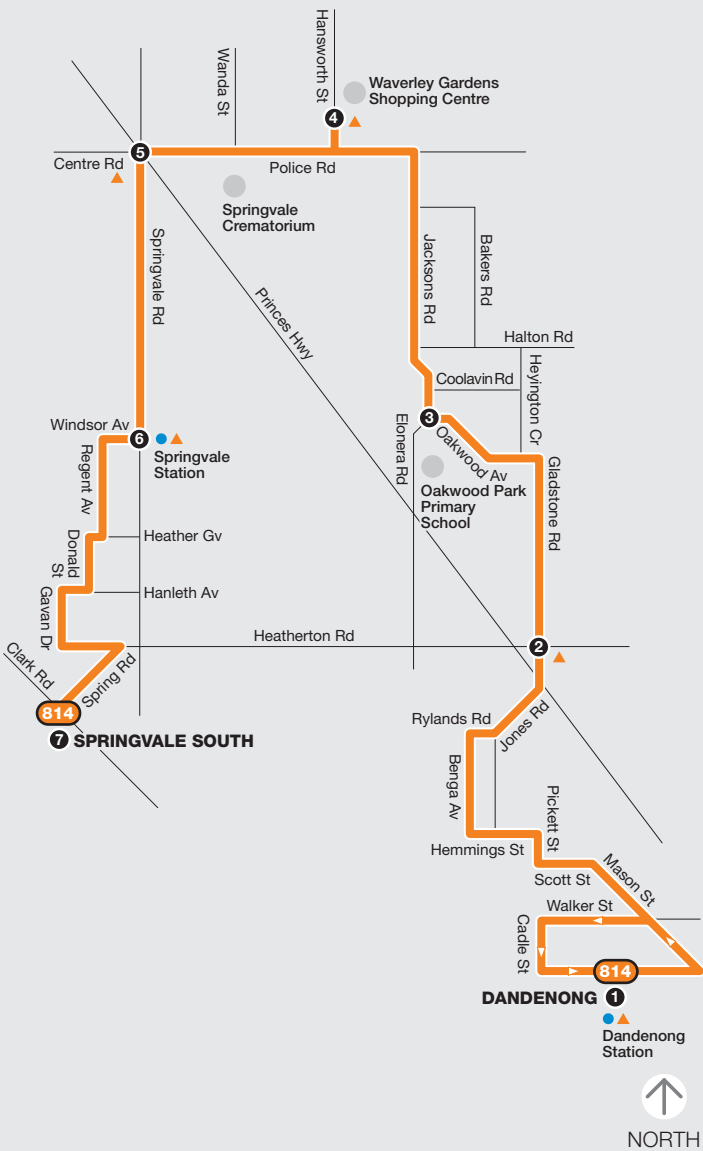

Dandenong – Springvale South

Route 814 via Waverley Gardens SC > Springvale

Zone 2

160910

Ticketing zones

Zone 1

Zone 1 or 2

Zone 2

Connecting train

Connecting tram

Connecting bus

Timing point

For further information call
131 638 / (TTY) 9619 2727
(6am–midnight daily) or visit
metlinkmelbourne.com.au

MAP NOT TO SCALE