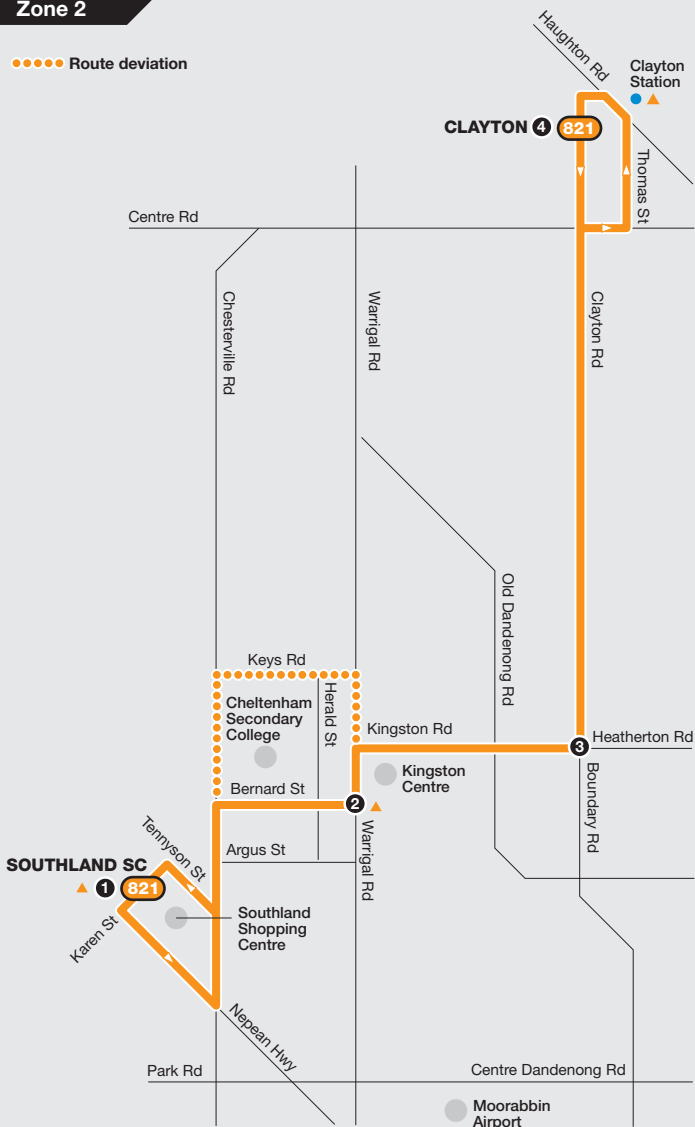

Southland SC – Clayton

Route 821 via Heatherton

Zone 2

●●●●● Route deviation

Ticketing zones

Zone 1

Zone 1 or 2

Zone 2

Connecting train

Connecting tram

Connecting bus

Timing point

For further information call
131 638 / (TTY) 9619 2727
 (6am–midnight daily) or visit
metlinkmelbourne.com.au

MAP NOT TO SCALE