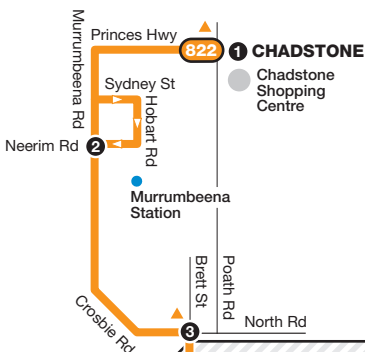

# Chadstone – Sandringham

Route 822 via Murrumbeena > Southland SC

Zone 1

Zone 1 or 2

Zone 2

PORT PHILLIP

Ticketing zones

Zone 1

Zone 1 or 2

Zone 2

Connecting train

Connecting tram

Connecting bus

Timing point

For further information call 131 638 / (TTY) 9619 2727 (6am–midnight daily) or visit [metlinkmelbourne.com.au](http://metlinkmelbourne.com.au)

MAP NOT TO SCALE