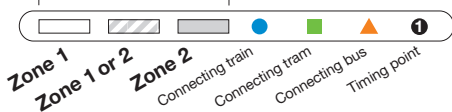

North Brighton – Southland

Route 823 via Moorabbin

Zone 2

Ticketing zones

For further information call **131 638 / (TTY) 9619 2727** (6am–midnight daily) or visit **metlinkmelbourne.com.au**

MAP NOT TO SCALE