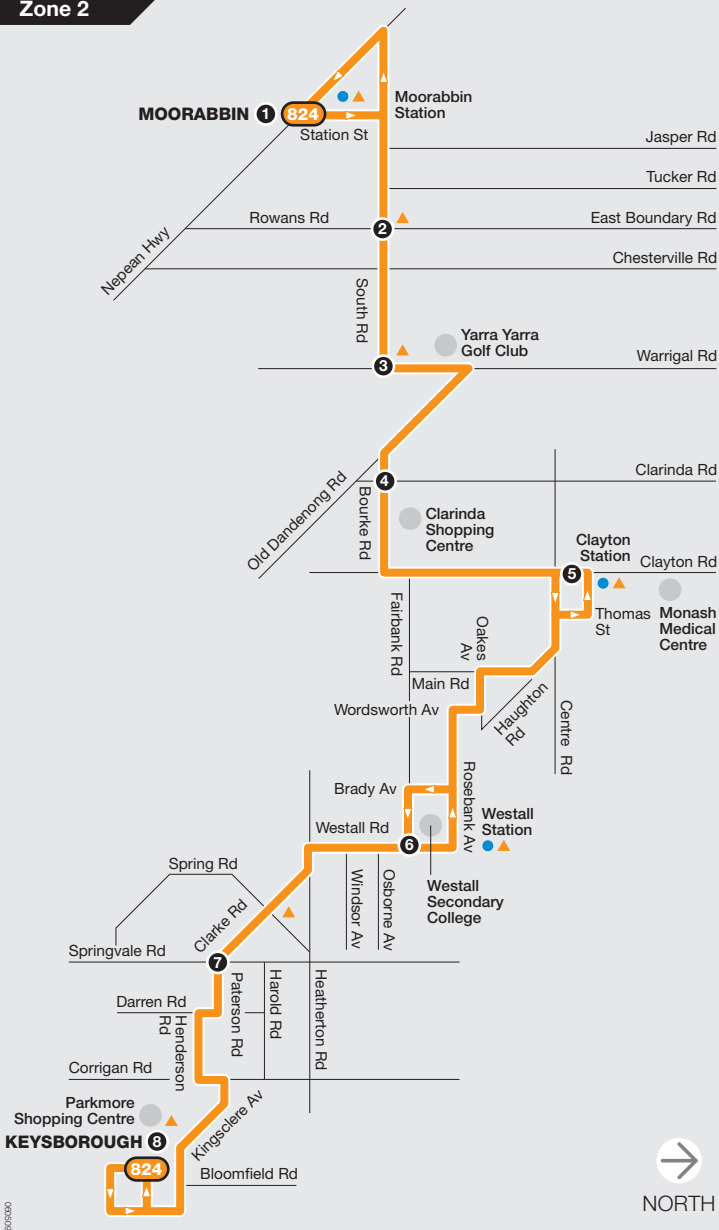

Moorabbin – Keysborough

Route 824 via Clayton > Westall

Zone 2

Ticketing zones

Zone 1

Zone 1 or 2

Zone 2

Connecting train

Connecting tram

Connecting bus

Timing point

For further information call
131 638 / (TTY) 9619 2727
 (6am–midnight daily) or visit
metlinkmelbourne.com.au

MAP NOT TO SCALE