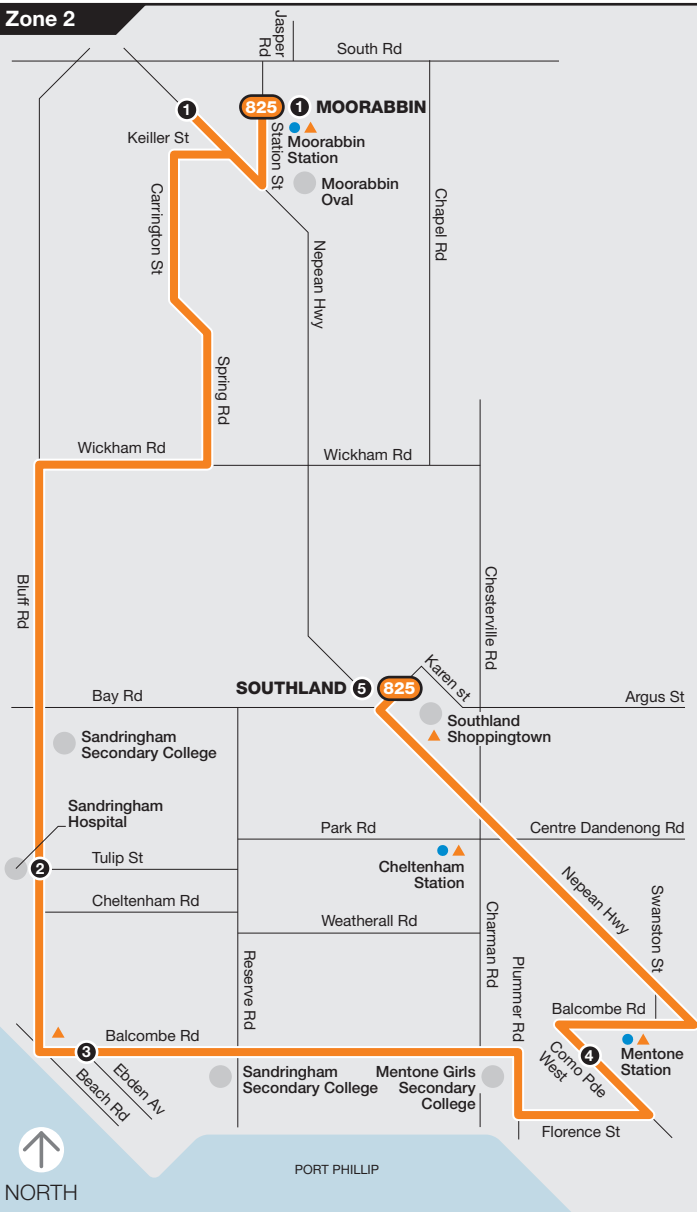

Moorabbin – Southland

Route 825 via Black Rock > Mentone

Zone 2

Ticketing zone

●
▲
1

Zone 2
 Connecting train
 Connecting bus
 Timing point

For further information call
131 638 / (TTY) 9619 2727
 (6am–midnight daily) or visit
metlinkmelbourne.com.au
 MAP NOT TO SCALE