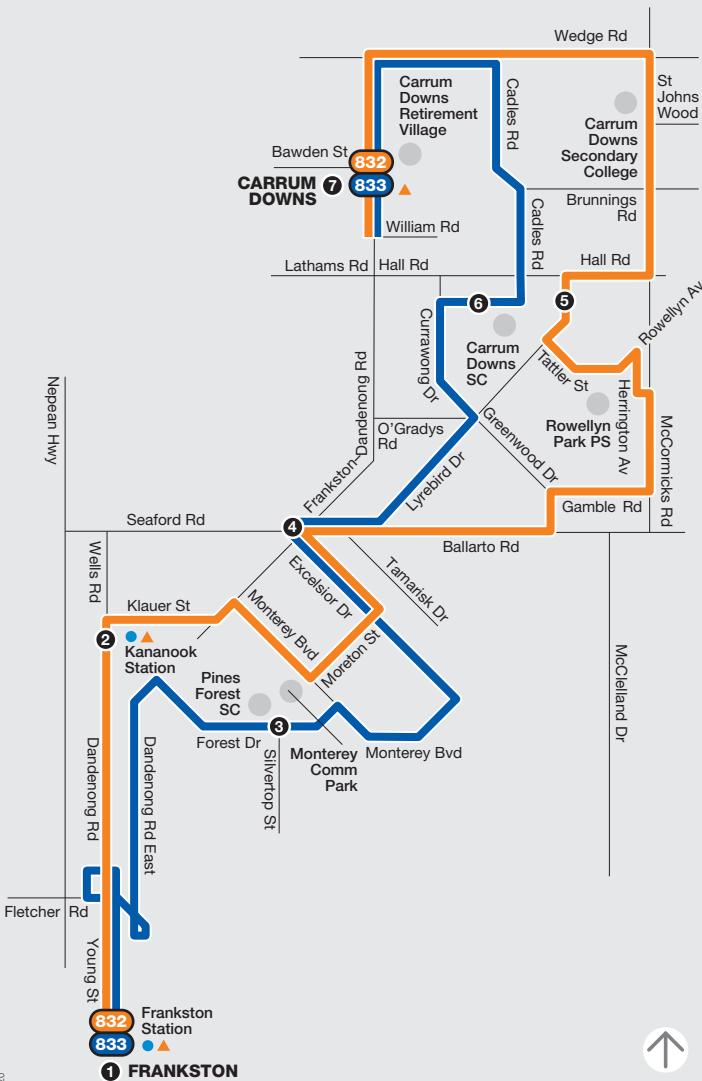

Frankston – Carrum Downs

Route 832 via Kananook Station > McCormicks Rd

Route 833 via Pines Forest SC > Lyrebird Dr

Zone 2

Ticketing zone

For further information call **131 638 / (TTY) 9619 2727** (6am–midnight daily) or visit metlinkmelbourne.com.au
 MAP NOT TO SCALE