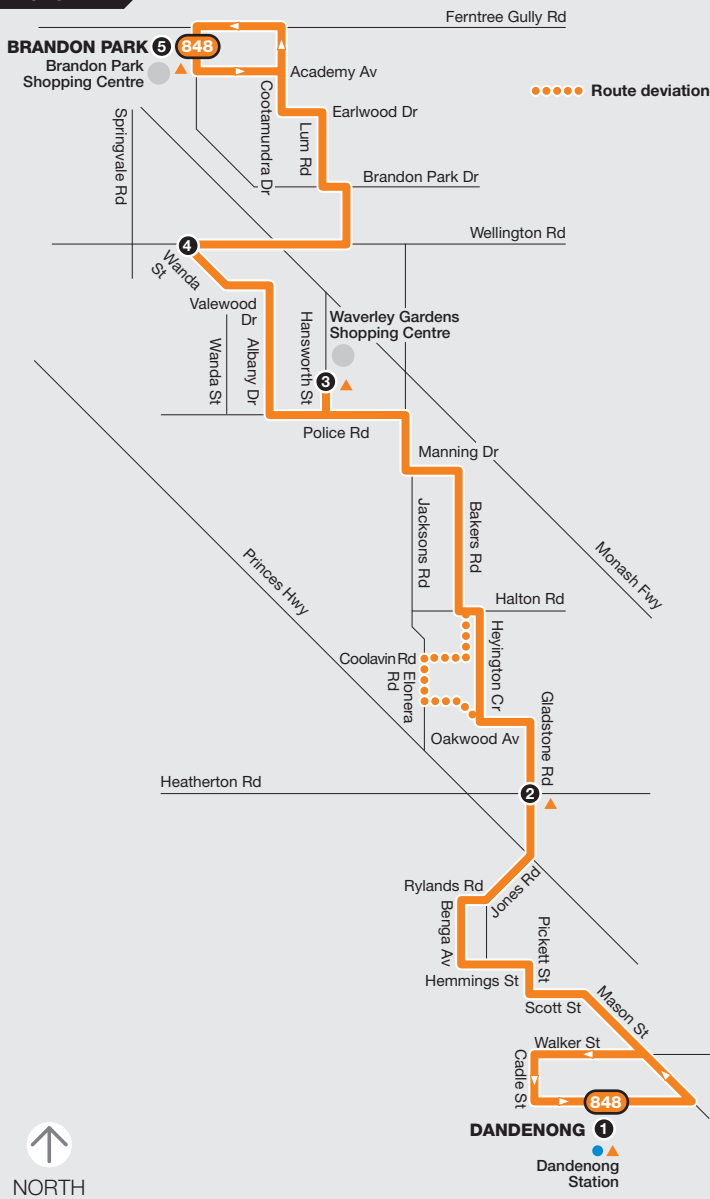

# Dandenong – Brandon Park SC

Route 848 via Waverley Gardens Shopping Centre

Zone 2

Ticketing zones

For further information call 131 638 / (TTY) 9619 2727 (6am–midnight daily) or visit [metlinkmelbourne.com.au](http://metlinkmelbourne.com.au)

MAP NOT TO SCALE