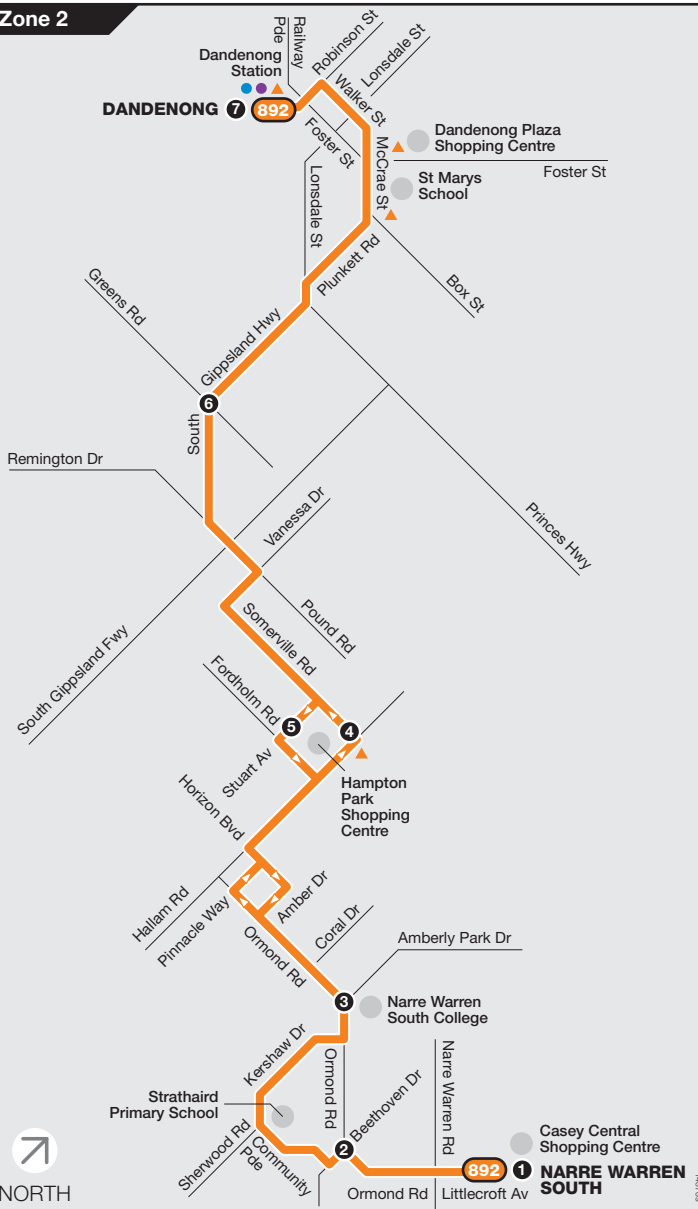

Narre Warren South – Dandenong

Route 892 via Hampton Park

Zone 2

Ticketing zone

Zone 2

- Connecting train
- Connecting V/Line train
- Connecting bus
- Timing point

For further information call **131 638 / (TTY) 9619 2727** (6am–midnight daily) or visit metlinkmelbourne.com.au

MAP NOT TO SCALE