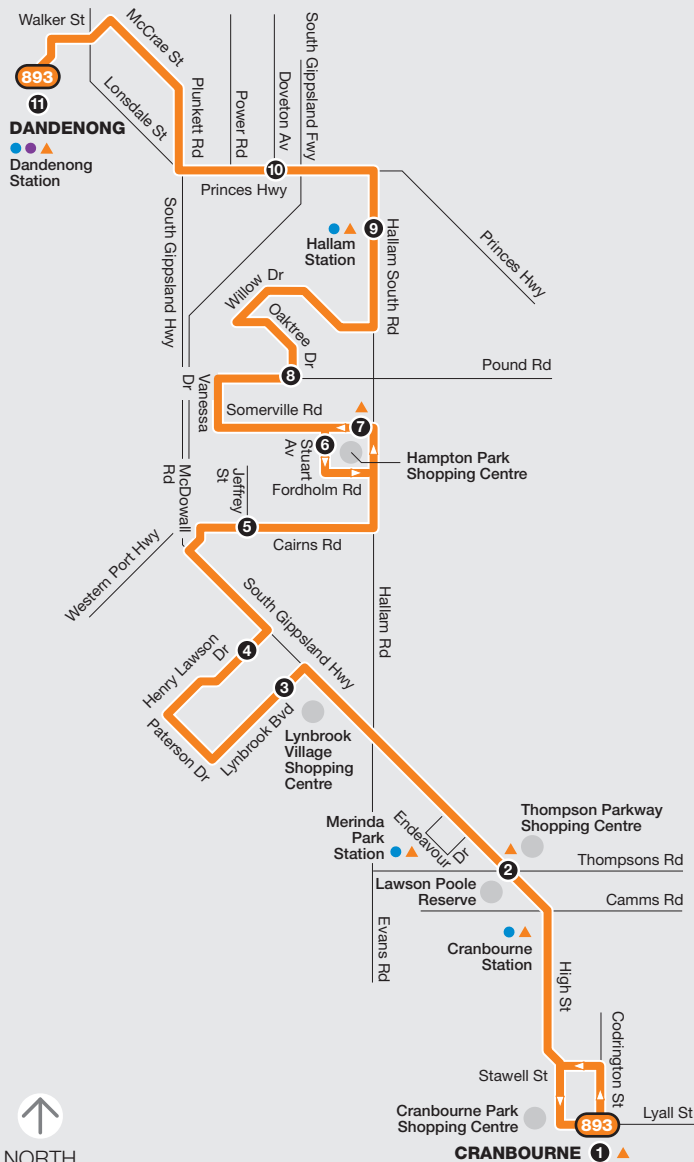

Cranbourne – Dandenong

Route 893 via Lynbrook > Hampton Park > Hallam Station

Zone 2

For further information call 131 638 / (TTY) 9619 2727 (6am–midnight daily) or visit metlinkmelbourne.com.au
MAP NOT TO SCALE