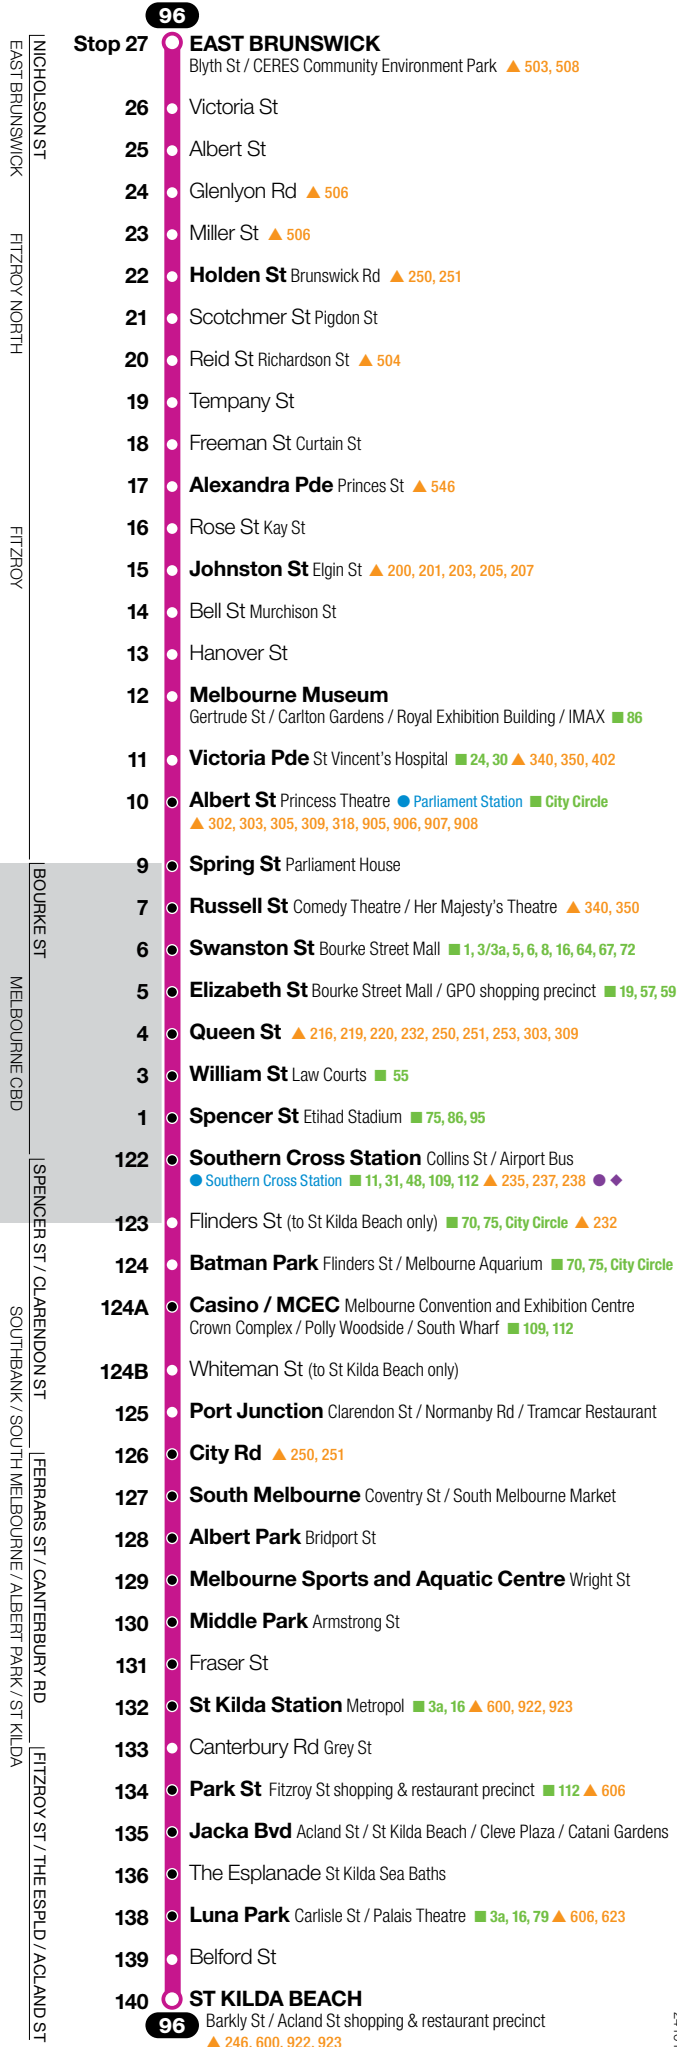

Zone 1

Ticketing zone

October 2011

Major stops in **bold**. Not all travelled streets / suburbs shown. Not to scale.

For train, tram and bus information call 131 638 / (TTY) 9619 2727 (6am–midnight daily) or visit metlinkmelbourne.com.au