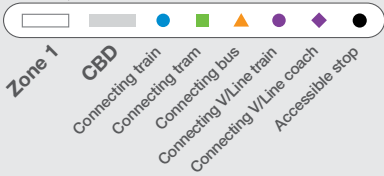

Zone 1

Ticketing zone

October 2011

Major stops in **bold**. Not all travelled streets / suburbs shown. Not to scale.

For train, tram and bus information call 131 638 / (TTY) 9619 2727 (6am–midnight daily) or visit metlinkmelbourne.com.au