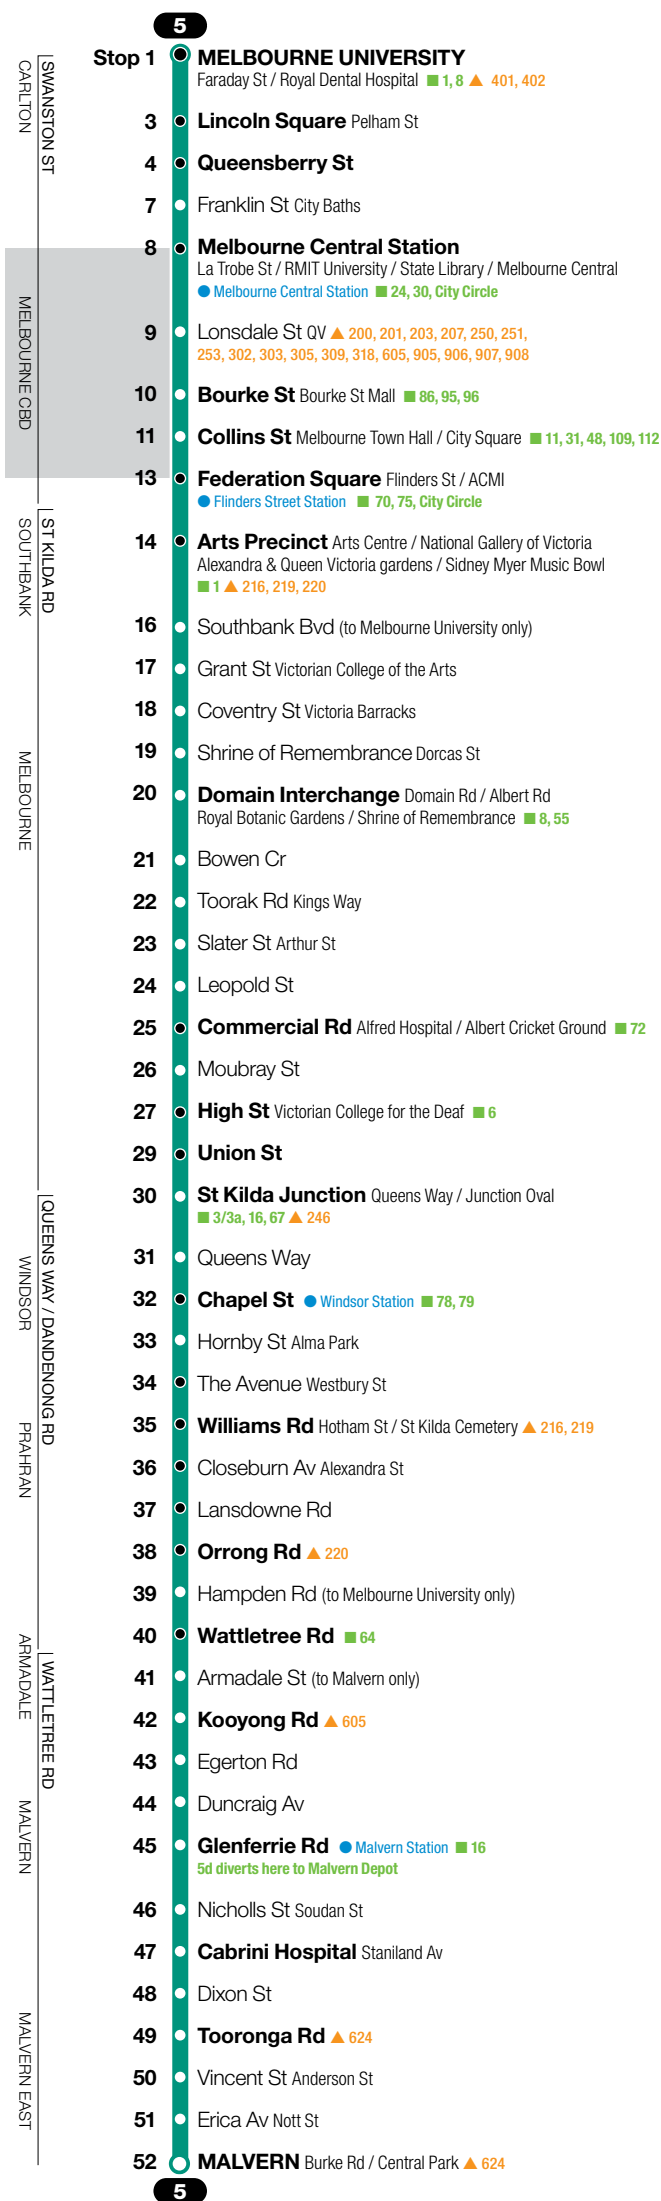

Zone 1

Ticketing zone

October 2011

Major stops in **bold**. Not all travelled streets / suburbs shown. Not to scale.

For train, tram and bus information call **131 638 / (TTY) 9619 2727** (6am–midnight daily) or visit **metlinkmelbourne.com.au**