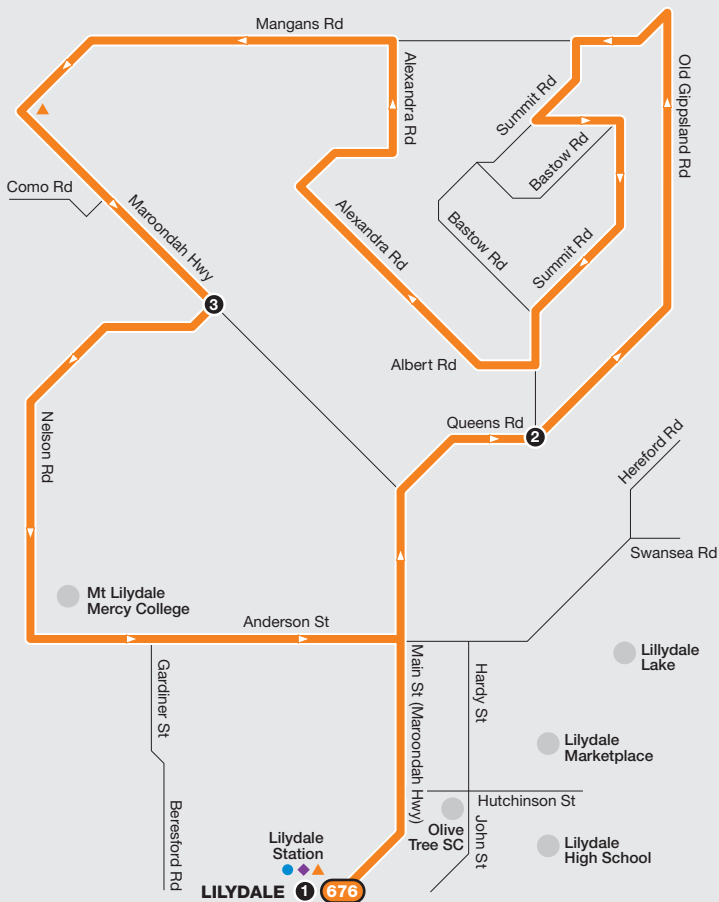

Lilydale East Loop

Route 676 via Mangans Rd > Nelson Rd

Zone 2

NORTH

Ticketing zone

For further information call
131 638 / (TTY) 9619 2727
 (6am–midnight daily) or visit
metlinkmelbourne.com.au
 MAP NOT TO SCALE