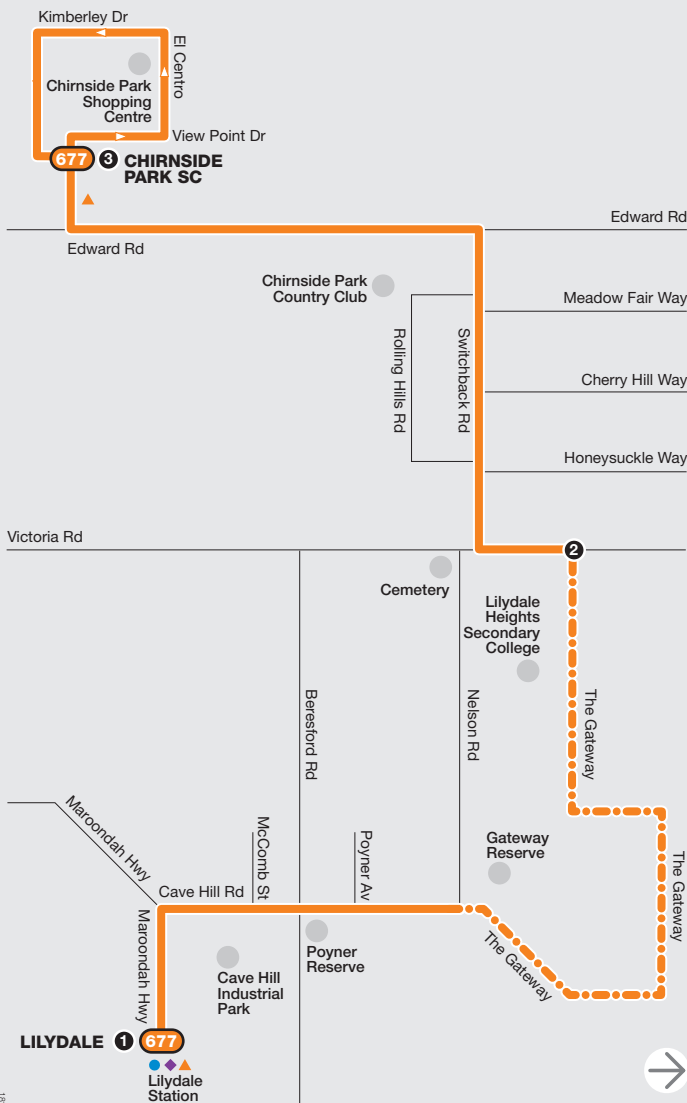

Lilydale Station – Chirnside Park SC

Route 677 via The Gateway > Switchback Rd

Zone 2

Hail and Ride area

Ticketing zone

For further information call
131 638 / (TTY) 9619 2727
 (6am–midnight daily) or visit
metlinkmelbourne.com.au
 MAP NOT TO SCALE