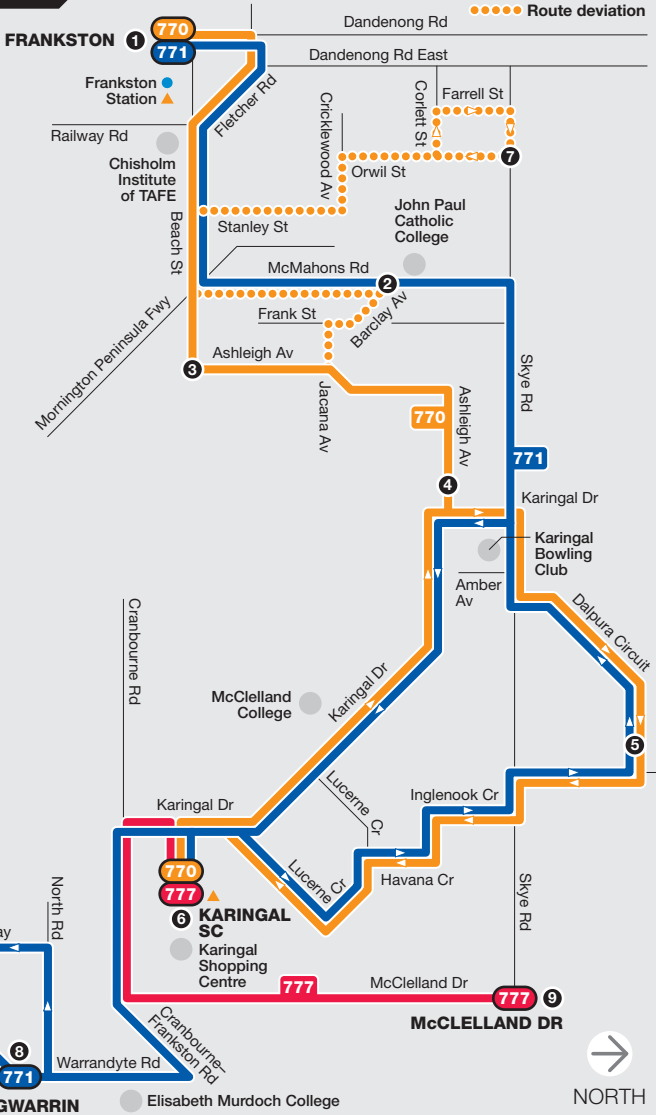

# Frankston – Karingal SC/Langwarrin

- Route 770** Frankston – Karingal SC via Ashleigh Av
- Route 771** Frankston – Langwarrin via Karingal SC
- Route 777** Karingal SC – McClelland Dr

## Zone 2

For further information call **131 638 / (TTY) 9619 2727** (6am–midnight daily) or visit **metlinkmelbourne.com.au**  
**MAP NOT TO SCALE**