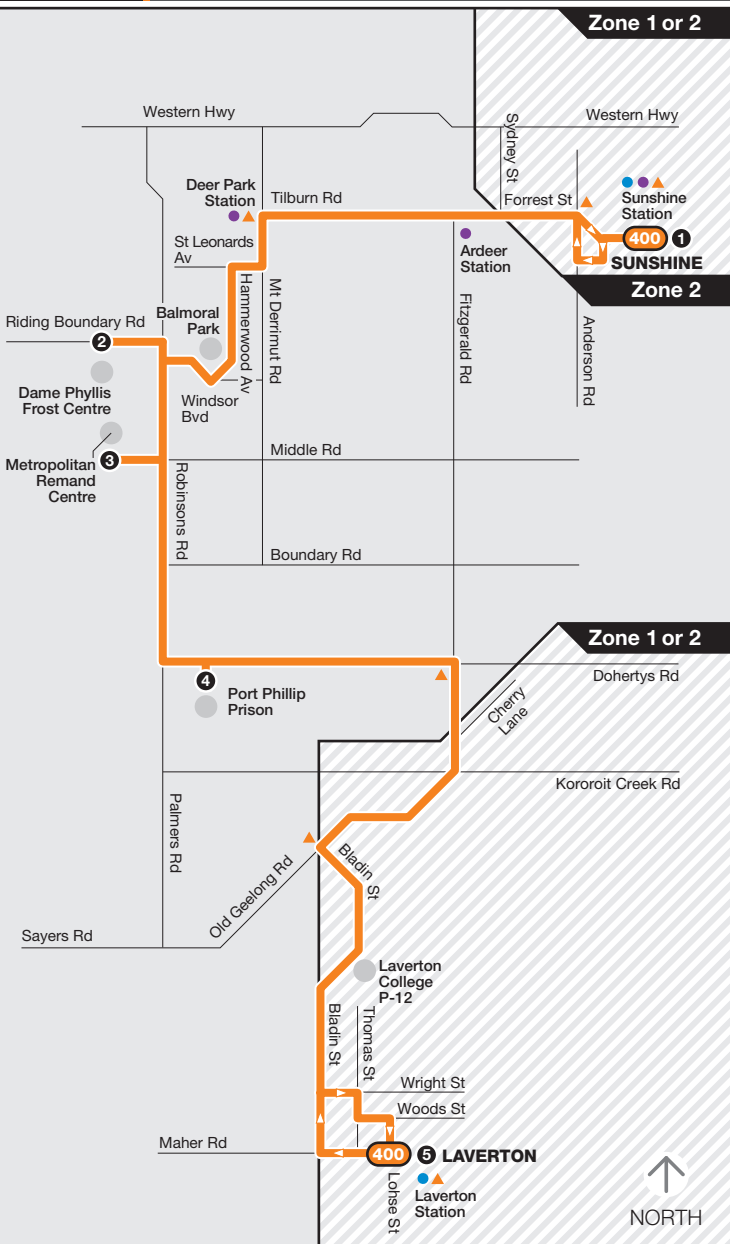

# Sunshine – Laverton

Route 400 via Robinsons Rd

Ticketing zones

**Zone 1**

**Zone 1 or 2**

**Zone 2**

Connecting train

Connecting V/Line train

Connecting tram

Connecting bus

Timing point

For further information call **131 638 / (TTY) 9619 2727** (6am–midnight daily) or visit **metlinkmelbourne.com.au**

MAP NOT TO SCALE