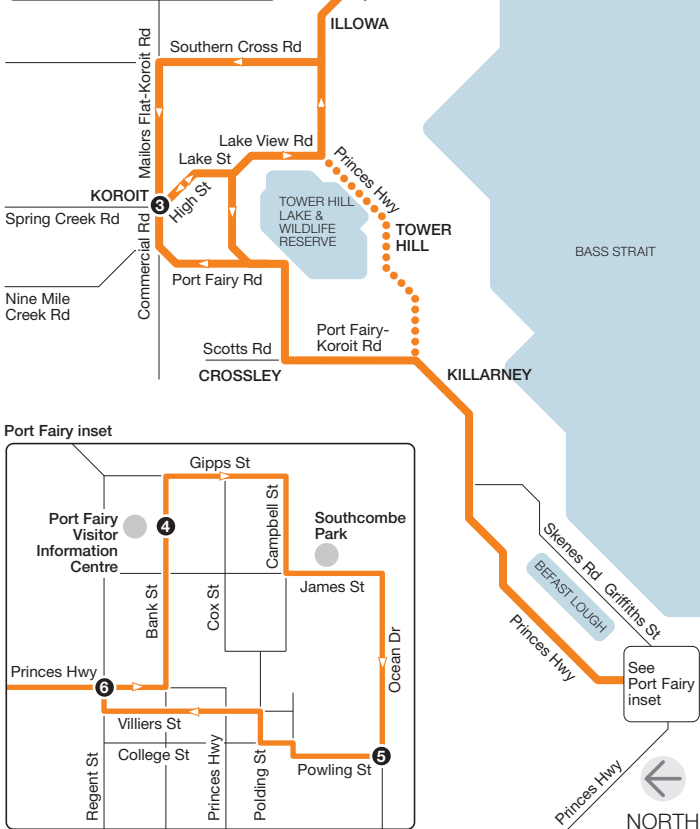

Warrnambool to Port Fairy

Route 10 via Koroit

- Route deviation
- Route extension

Warrnambool inset

Port Fairy inset

Bus route
 V/Line train station
 Connecting V/Line coach
 Connecting bus
 Train line
 Terminus
 Timing point

For public transport information call **136 196 / (TTY) 9619 2727** or visit **viclink.com.au**

MAP NOT TO SCALE