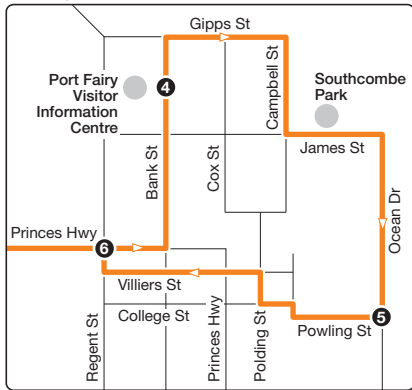

Warrnambool to Port Fairy

Route 10 via Koroit

- Route deviation
- Route extension

Warrnambool inset

Port Fairy inset

Bus route
 V/Line train station
 Connecting V/Line coach
 Connecting bus
 Train line
 Terminus
 Timing point

For public transport information call **136 196 / (TTY) 9619 2727** or visit **viclink.com.au**

MAP NOT TO SCALE