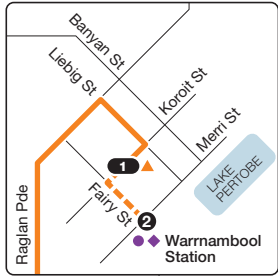

Warrnambool to Port Fairy

Route 10 via Koroit

- Route deviation
- Route extension

Warrnambool inset

Port Fairy inset

Bus route
 V/Line train station
 Connecting V/Line coach
 Connecting bus
 Train line
 Terminus
 Timing point

For public transport information call **136 196 / (TTY) 9619 2727** or visit **viclink.com.au**

MAP NOT TO SCALE