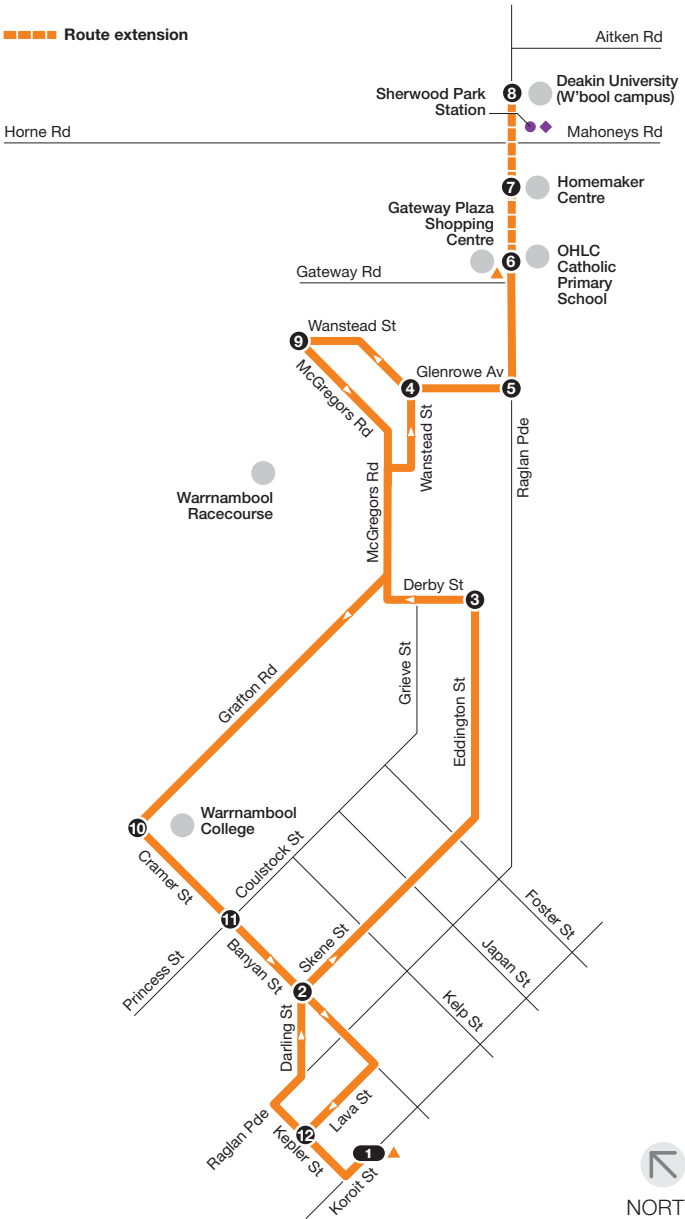

# Warrnambool to Gateway SC

Route 5

via McGregors Rd

Route extension

111001

- Bus route
- V/Line train station
- Connecting V/Line coach
- Connecting bus
- Train line
- Terminus
- Timing point

For public transport information call **136 196 / (TTY) 9619 2727** or visit **viclink.com.au**

MAP NOT TO SCALE