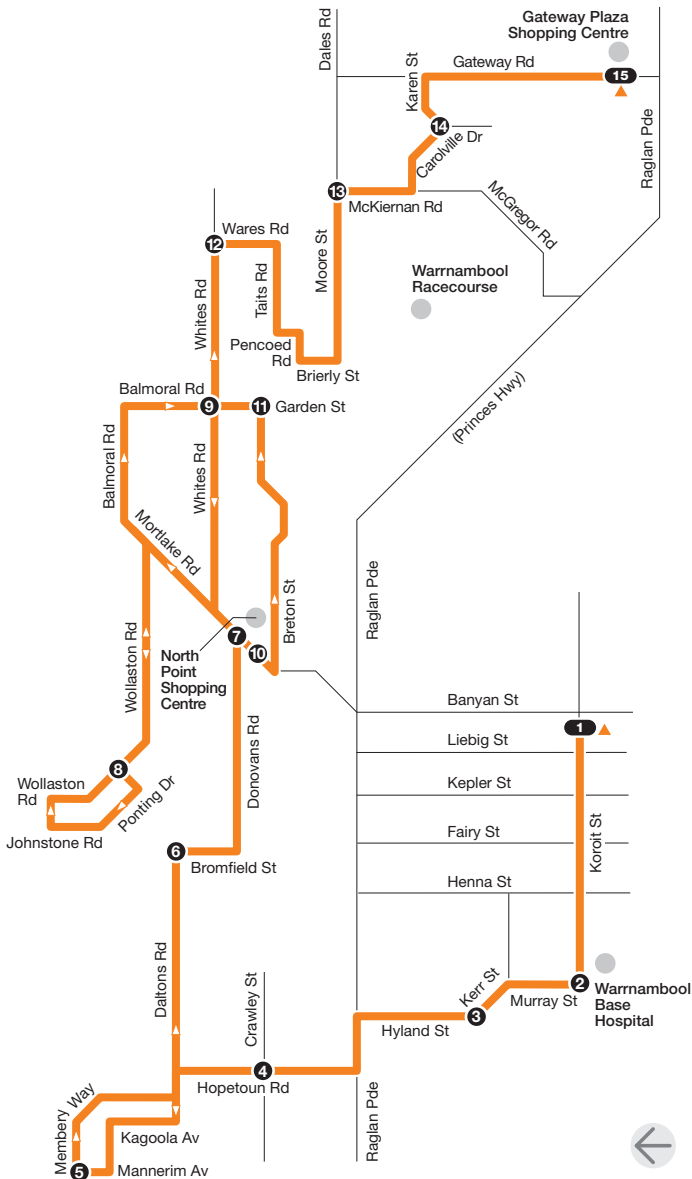

Warrnambool North

Route 4

via Warrnambool Base Hospital

- Bus route
- V/Line train station
- Connecting V/Line coach
- Connecting bus
- Train line
- Terminus
- Timing point

For public transport information call **136 196 (TTY) 9619 2727** or visit **viclink.com.au**

MAP NOT TO SCALE