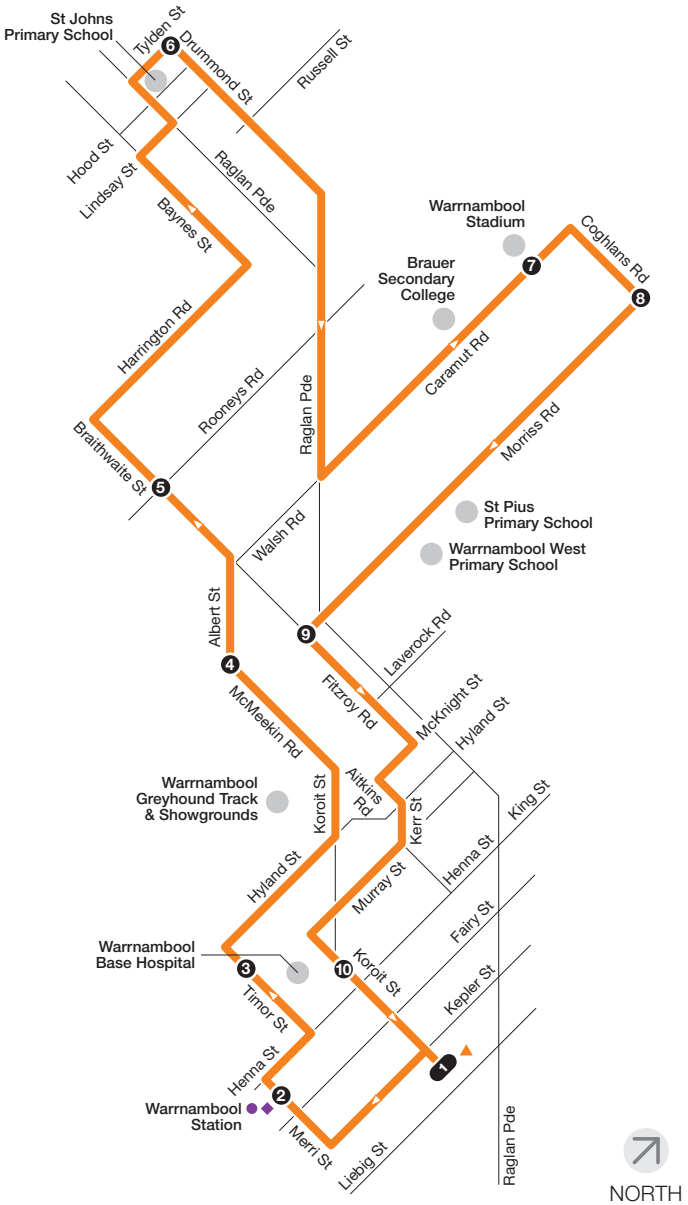

Warrnambool West

Route 1

via Warrnambool Base Hospital

Bus route
 V/Line train station
 Connecting V/Line coach
 Connecting bus
 Train line
 Terminus
 Timing point

For public transport information call **136 196 / (TTY) 9619 2727** or visit **viclink.com.au**

MAP NOT TO SCALE