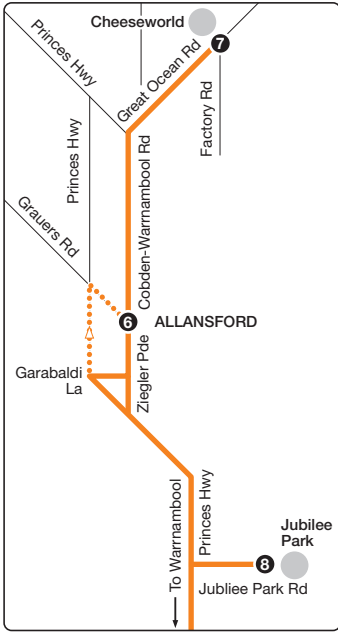

# Deakin University/Allansford

Route 9

via Raglan Pde > Gateway Plaza SC

Allansford inset

- Route extension
- ... Route deviation

— Bus route  
● V/Line train station  
◆ Connecting V/Line coach  
▲ Connecting bus  
—+ Train line  
1 Terminus  
3 Timing point

For public transport information call 136 196 / (TTY) 9619 2727 or visit [viclink.com.au](http://viclink.com.au)

MAP NOT TO SCALE