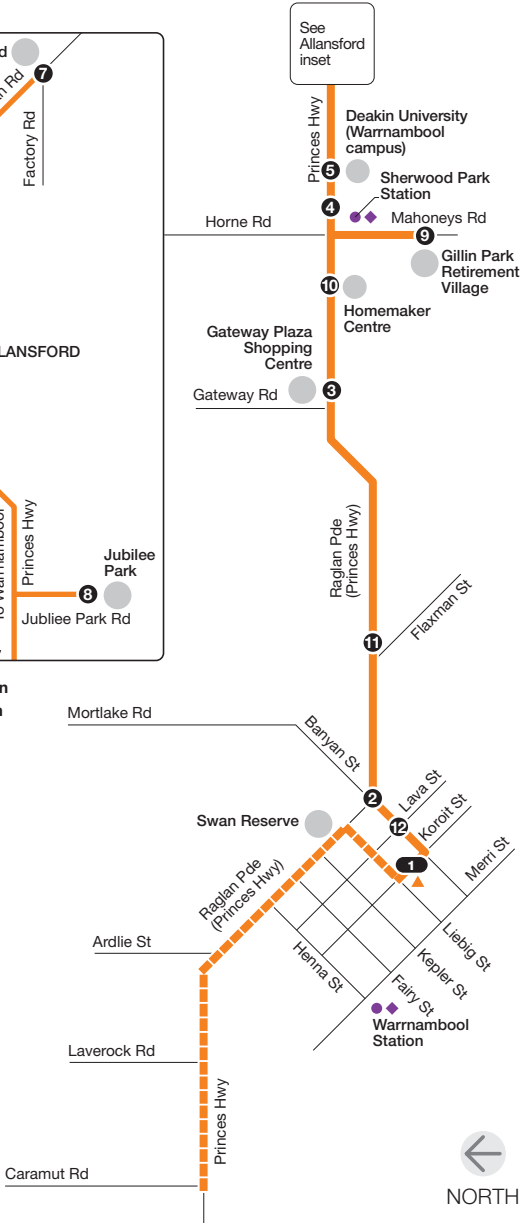

# Deakin University/Allansford

Route 9

via Raglan Pde > Gateway Plaza SC

Allansford inset

- Route extension
- ... Route deviation

— Bus route  
● V/Line train station  
◆ Connecting V/Line coach  
▲ Connecting bus  
—+ Train line  
1 Terminus  
3 Timing point

For public transport information call 136 196 / (TTY) 9619 2727 or visit [viclink.com.au](http://viclink.com.au)

MAP NOT TO SCALE