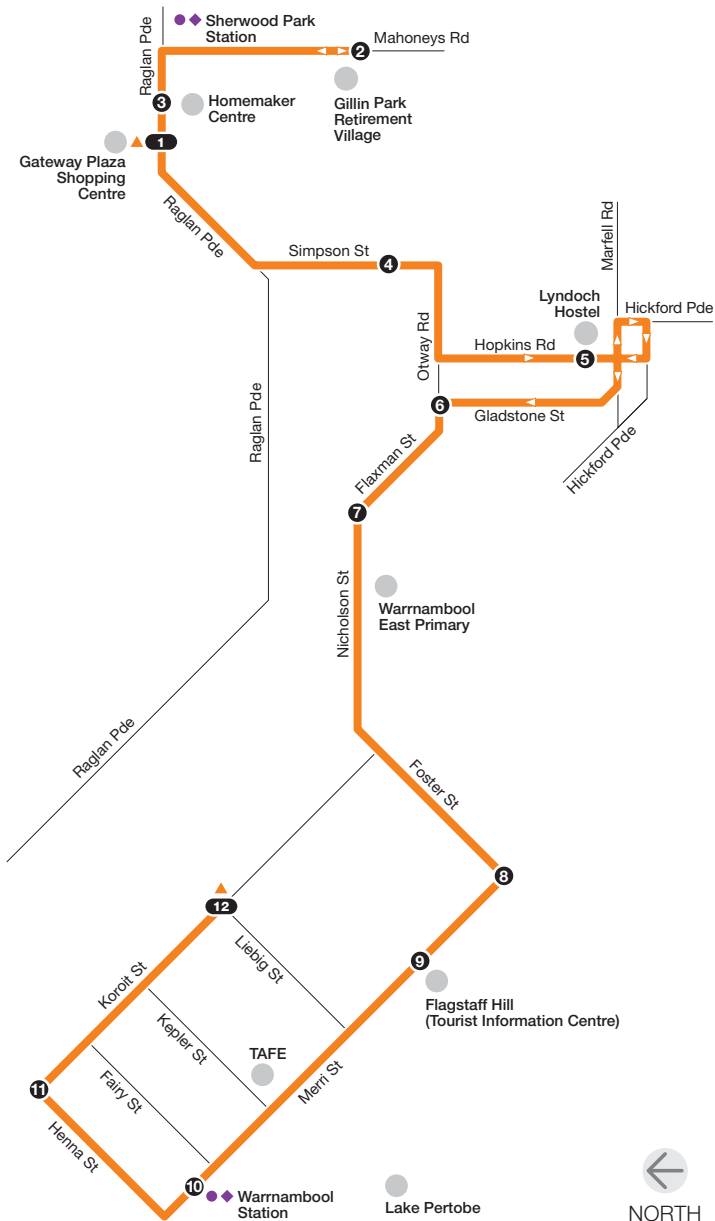

# Gateway Plaza SC to Flagstaff Hill

Route 8

via Warrnambool Station

- Bus route
- V/Line train station
- Connecting V/Line coach
- Connecting bus
- Train line
- Terminus
- Timing point

For public transport information call **136 196 / (TTY) 9619 2727** or visit **viclink.com.au**

MAP NOT TO SCALE