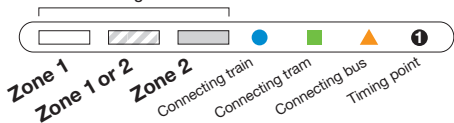

Caroline Springs – Watergardens

NORTH

Ticketing zones

For further information call **131 638 / (TTY) 9619 2727** (6am–midnight daily) or visit metlinkmelbourne.com.au

MAP NOT TO SCALE