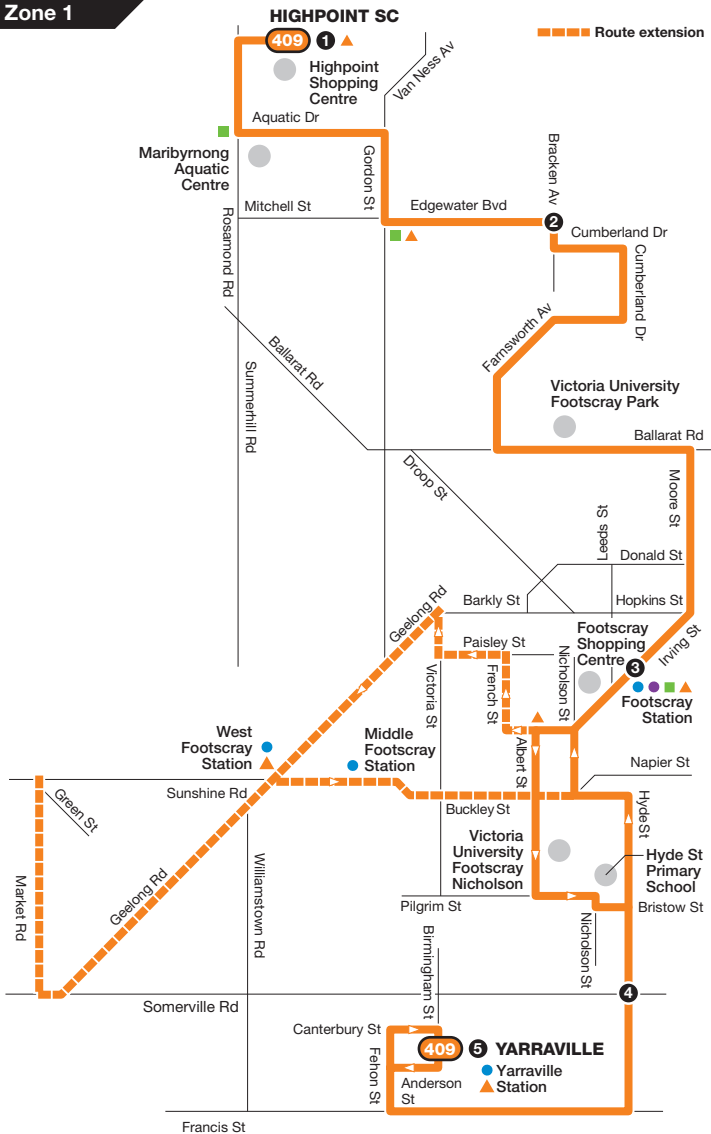

# Yarraville – Highpoint SC

Route 409 via Footscray

Zone 1

NORTH

Ticketing zones

Zone 1

Zone 1 or 2

Zone 2

Connecting train

Connecting V/Line train

Connecting tram

Connecting bus

Timing point

For further information call 131 638 / (TTY) 9619 2727 (6am–midnight daily) or visit [metlinkmelbourne.com.au](http://metlinkmelbourne.com.au)

MAP NOT TO SCALE