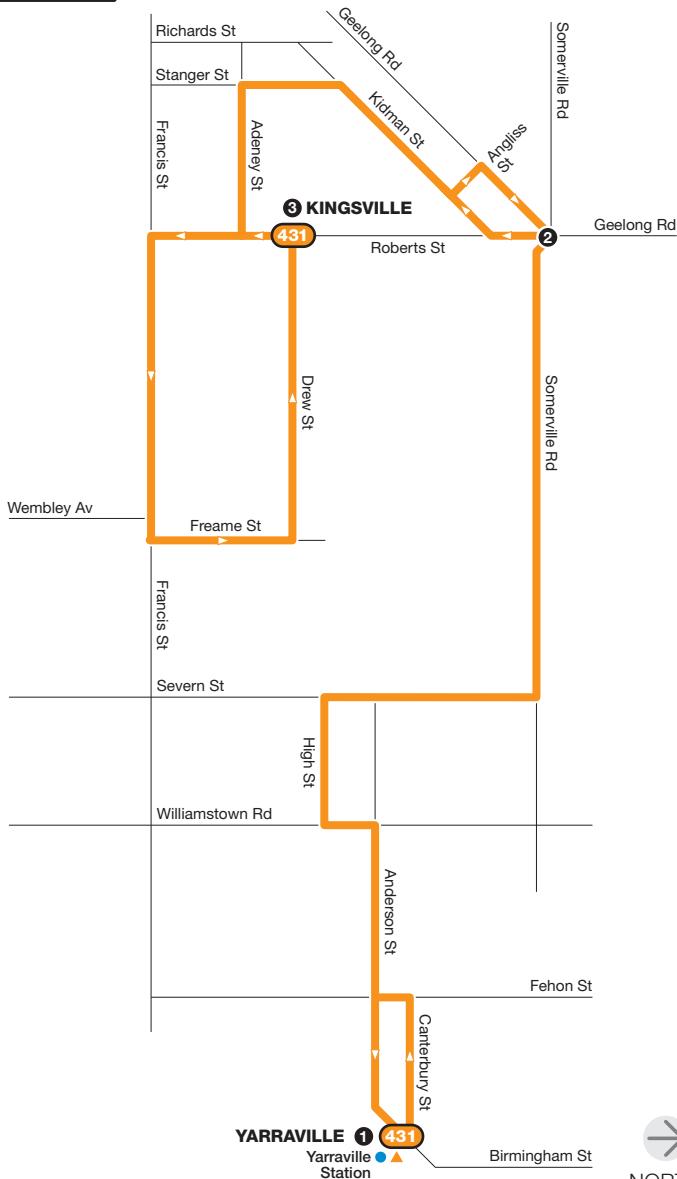

# Yarraville – Kingsville

Route 431 via Somerville Rd

Zone 1

Ticketing zones

For further information call **131 638 / (TTY) 9619 2727** (6am–midnight daily) or visit [metlinkmelbourne.com.au](http://metlinkmelbourne.com.au)

MAP NOT TO SCALE