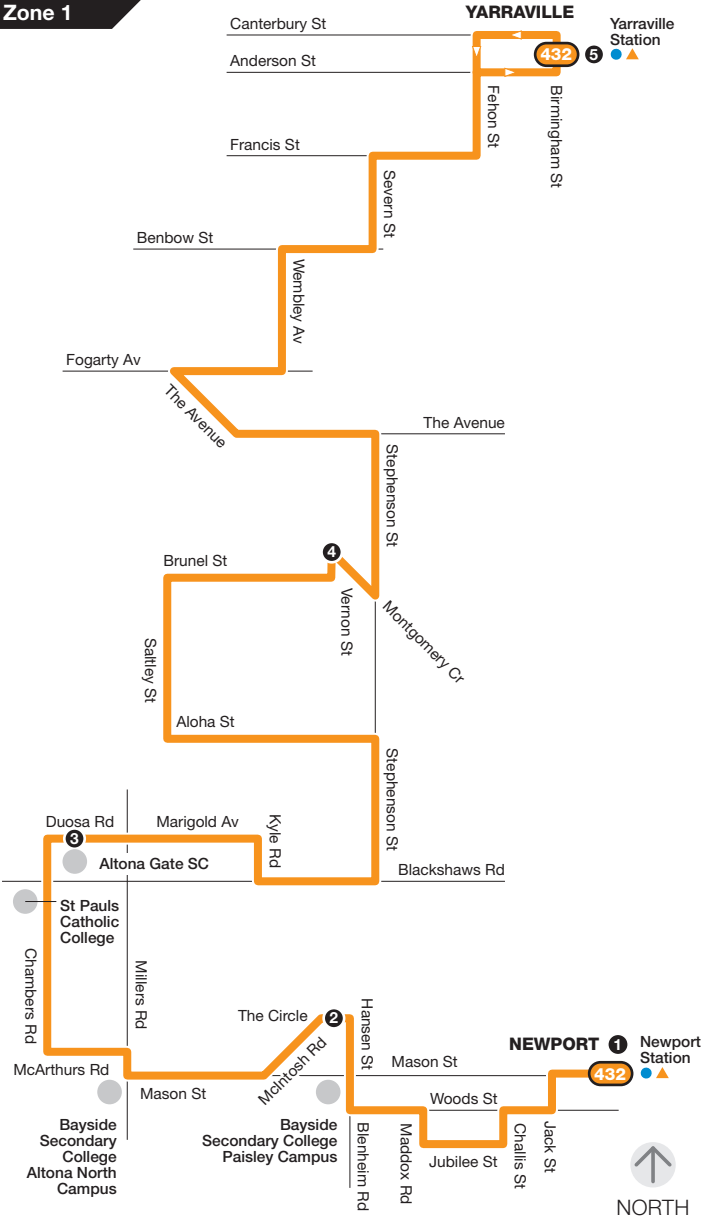

Newport – Yarraville

Route 432 via Altona Gate Shopping Centre

Zone 1

Ticketing zones

Zone 1

Zone 1 or 2

Zone 2

Connecting train

Connecting tram

Connecting bus

Timing point

For further information call
131 638 / (TTY) 9619 2727
 (6am–midnight daily) or visit
metlinkmelbourne.com.au

MAP NOT TO SCALE