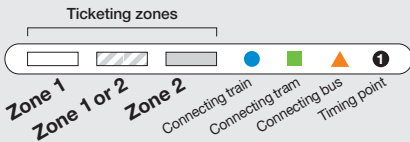

Campbellfield Plaza SC – Coburg

Route 530 via Fawkner

For further information call 131 638 / (TTY) 9619 2727 (6am–midnight daily) or visit metlinkmelbourne.com.au

MAP NOT TO SCALE