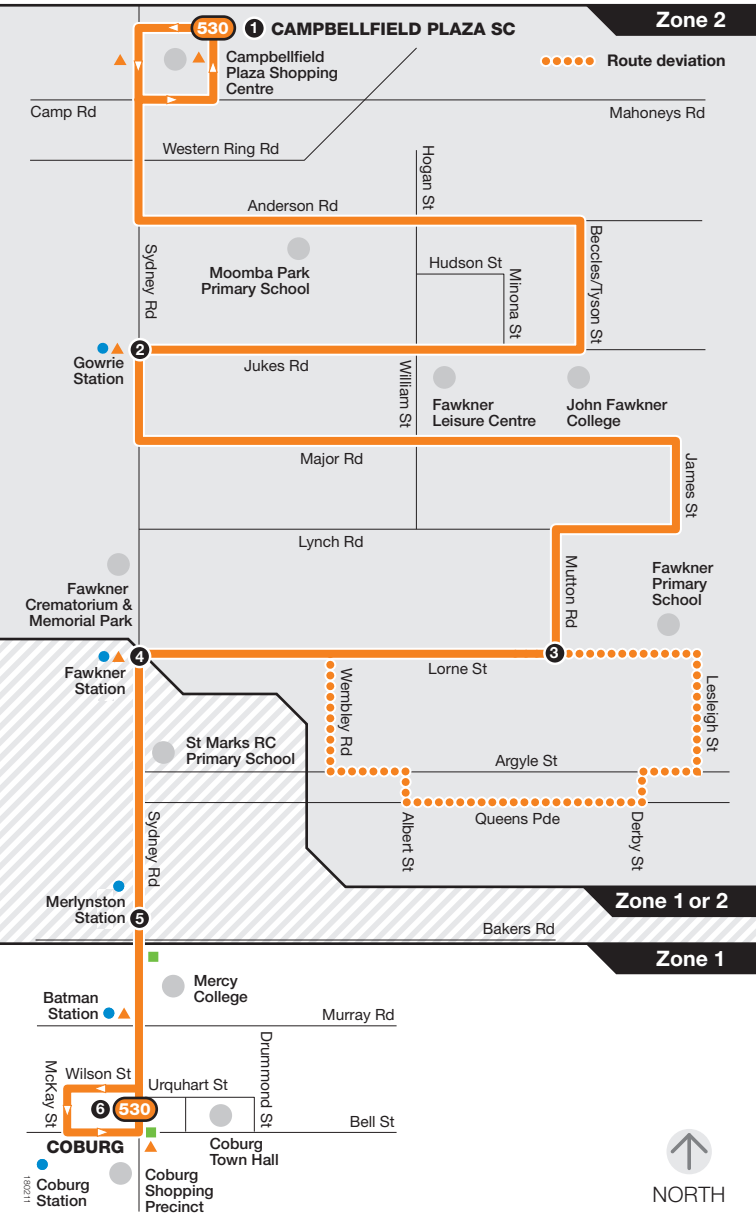

Campbellfield Plaza SC – Coburg

Route 530 via Fawkner

For further information call 131 638 / (TTY) 9619 2727 (6am–midnight daily) or visit metlinkmelbourne.com.au

MAP NOT TO SCALE