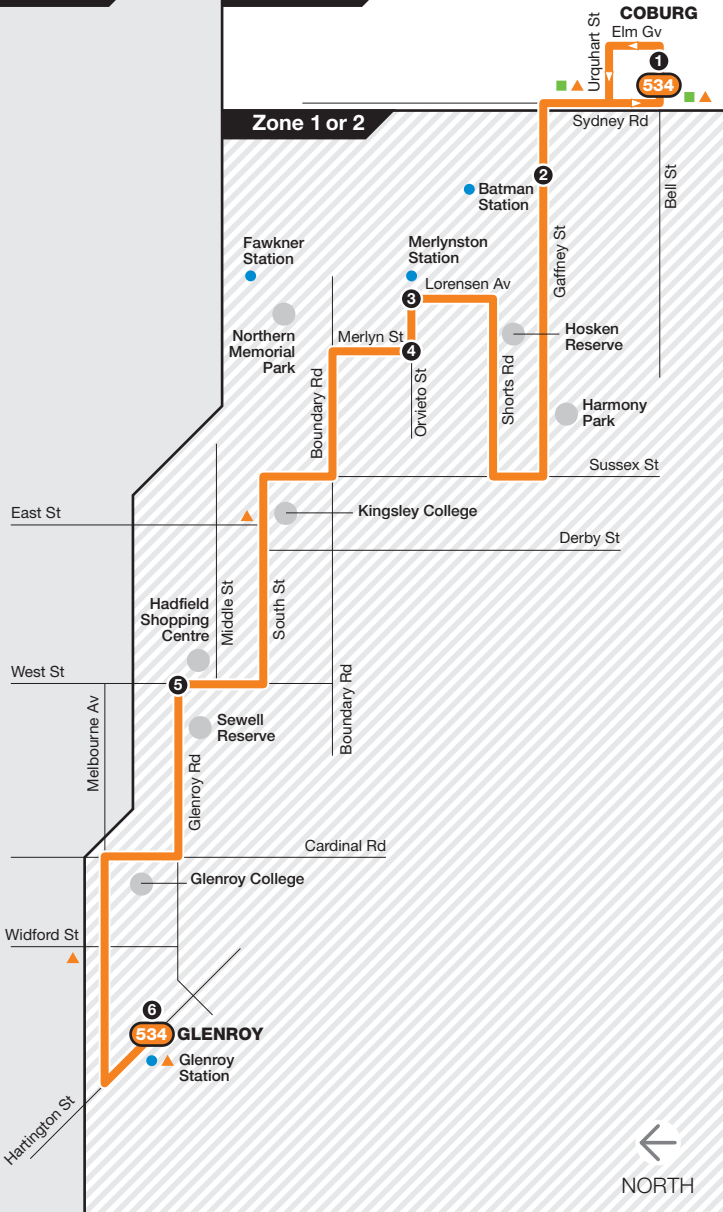

Coburg – Glenroy

Route 534 via Boundary Rd > Sydney Rd

Zone 2

Zone 1

Zone 1 or 2

Ticketing zones

Zone 1
Zone 1 or 2
Zone 2

Connecting train
Connecting tram
Connecting bus
Timing point

For further information call
131 638 / (TTY) 9619 2727
(6am–midnight) or visit
metlinkmelbourne.com.au

MAP NOT TO SCALE