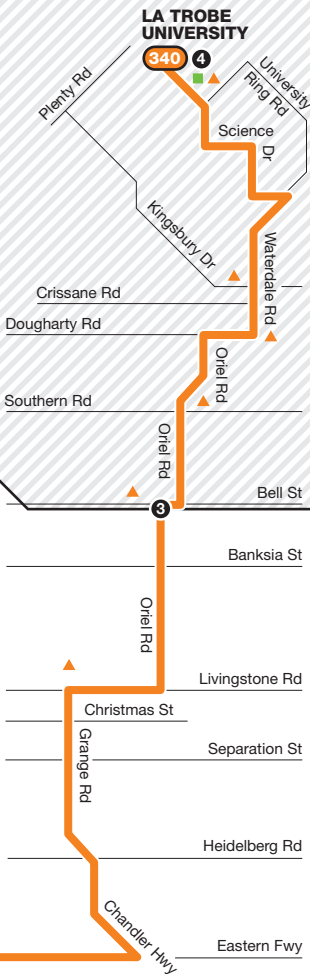

City – La Trobe University

Route 340 via Freeway

Zone 1 or 2

Zone 1

City inset

See City inset

NORTH

Ticketing zones

For further information call 131 638 / (TTY) 9619 2727 (6am–midnight daily) or visit metlinkmelbourne.com.au
MAP NOT TO SCALE