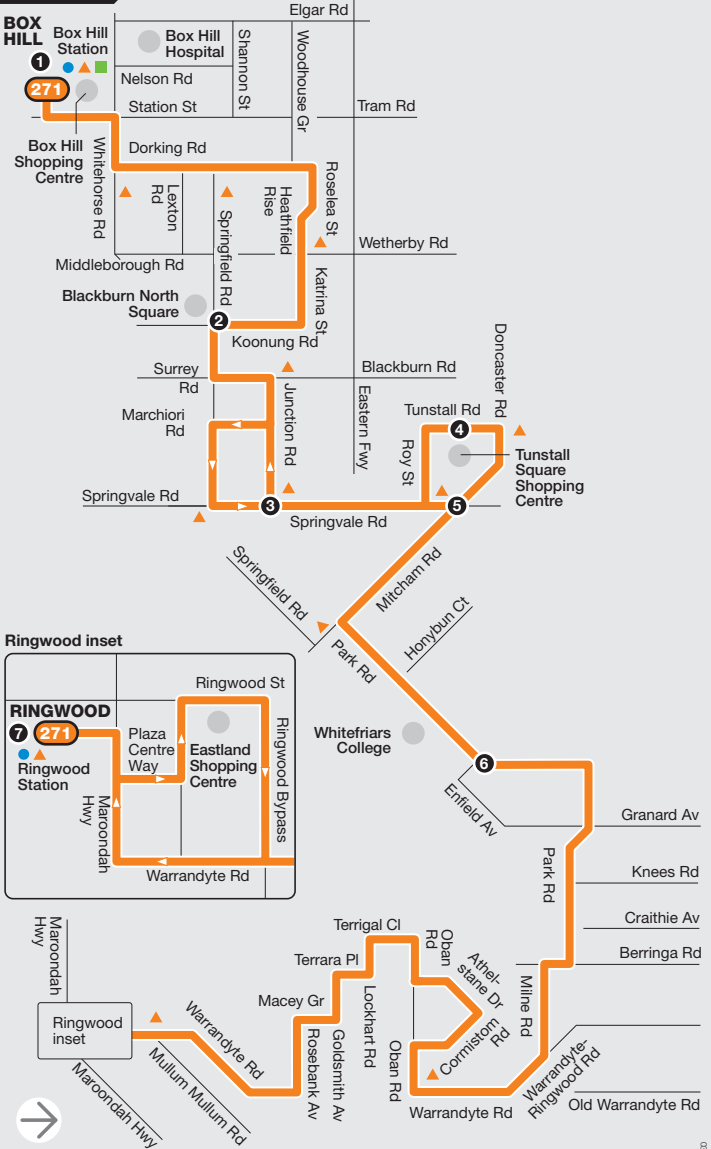

Box Hill – Ringwood

Route 271 via Park Orchards

Zone 2

NORTH

Ticketing zone

For further information call
131 638 / (TTY) 9619 2727
 (6am–midnight daily) or visit
metlinkmelbourne.com.au
 MAP NOT TO SCALE