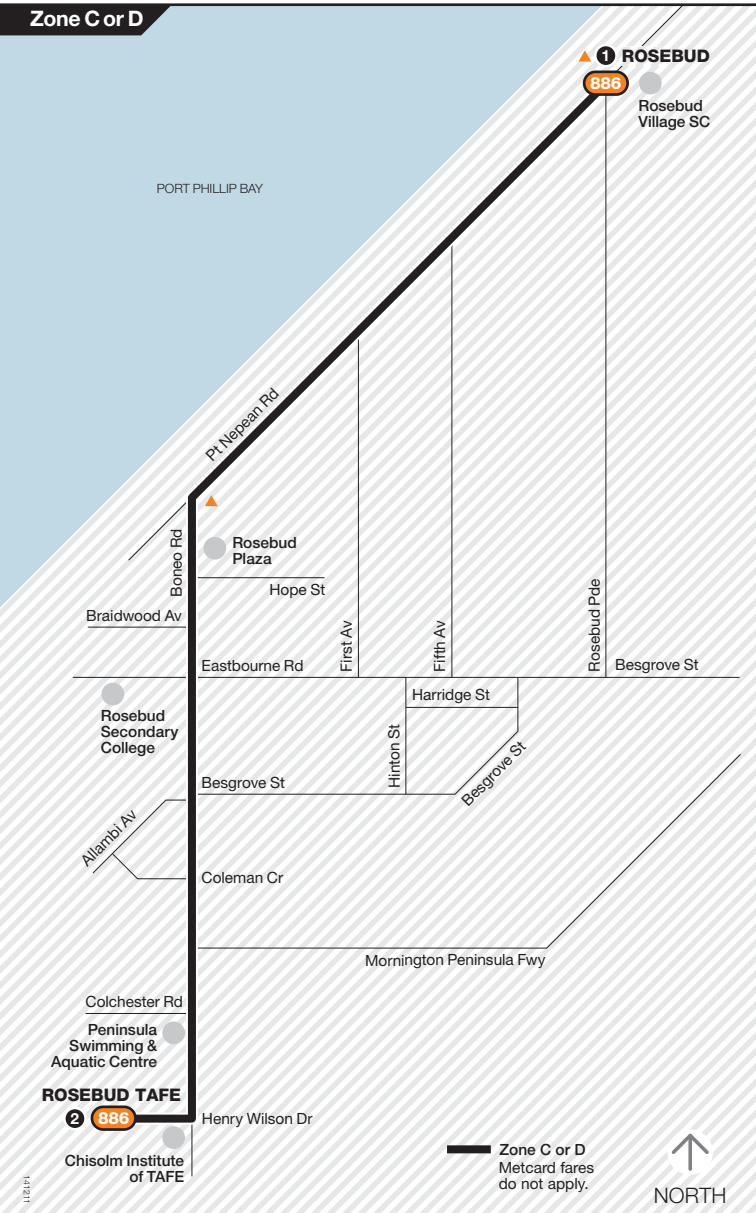

Rosebud to Rosebud TAFE

Route 886 via Boneo Rd

Zone C or D

1121P

For further information call
131 638 / (TTY) 9619 2727
(6am–midnight daily) or visit
metlinkmelbourne.com.au
MAP NOT TO SCALE