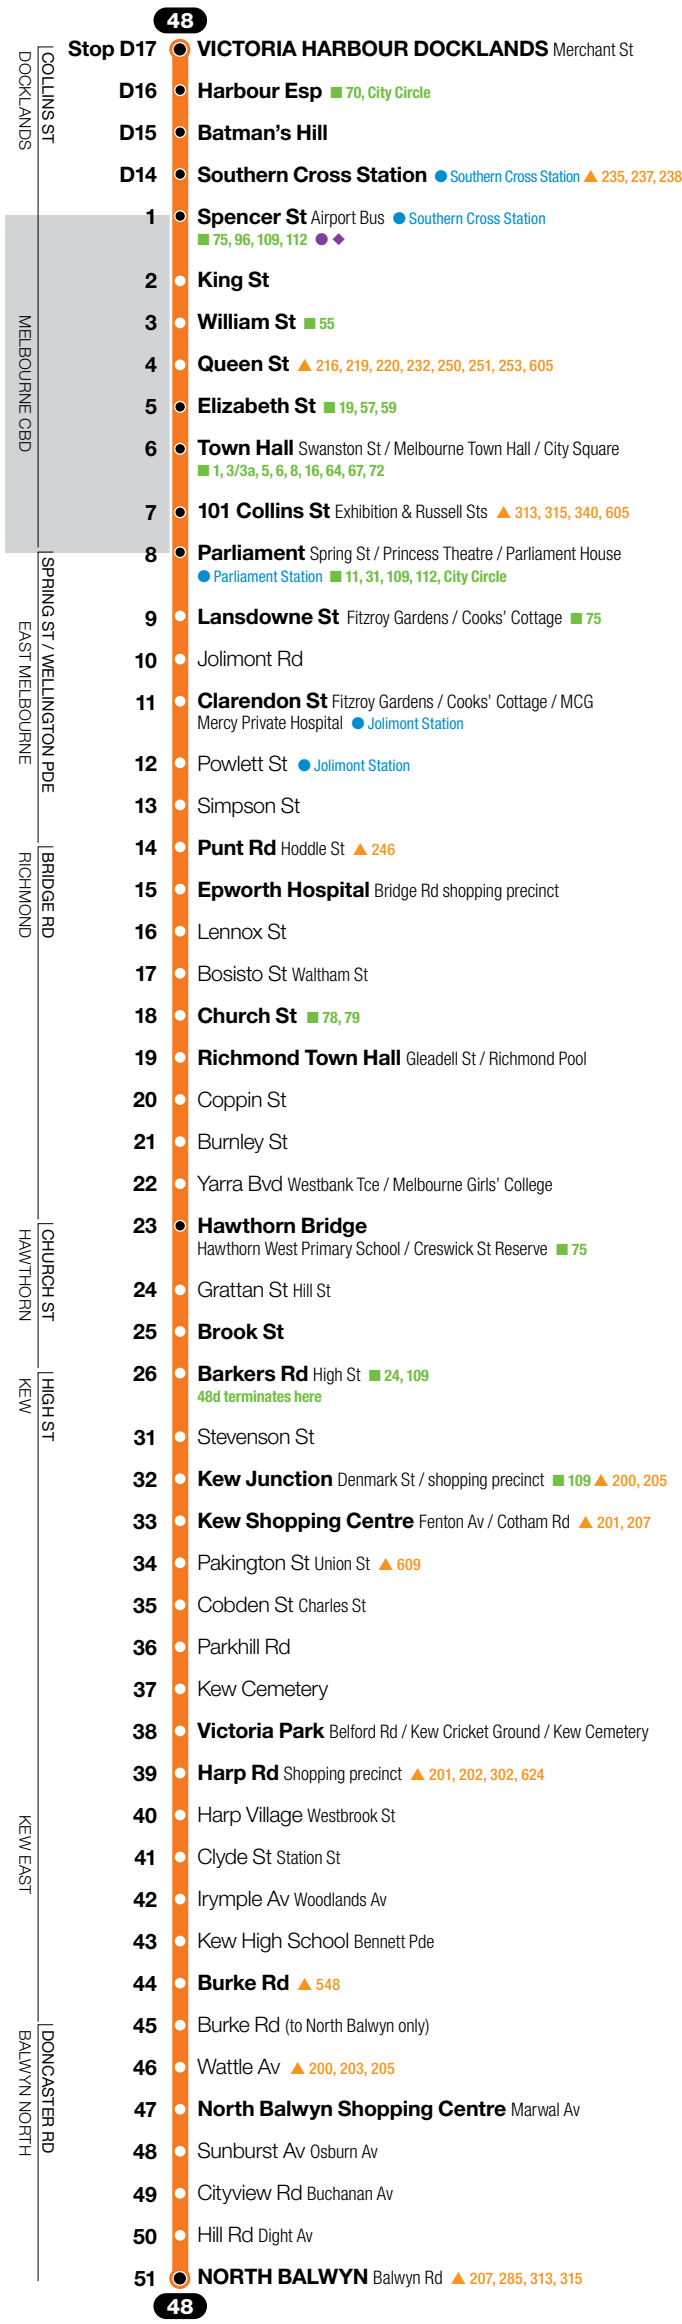

Zone 1

Ticketing zone

October 2011

Major stops in **bold**. Not all travelled streets / suburbs shown. Not to scale.

For train, tram and bus information call 131 638 / (TTY) 9619 2727 (6am–midnight daily) or visit metlinkmelbourne.com.au