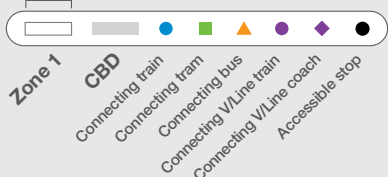

Zone 1

Ticketing zone

October 2011

Major stops in **bold**. Not all travelled streets / suburbs shown. Not to scale.

For train, tram and bus information call 131 638 / (TTY) 9619 2727 (6am–midnight daily) or visit metlinkmelbourne.com.au