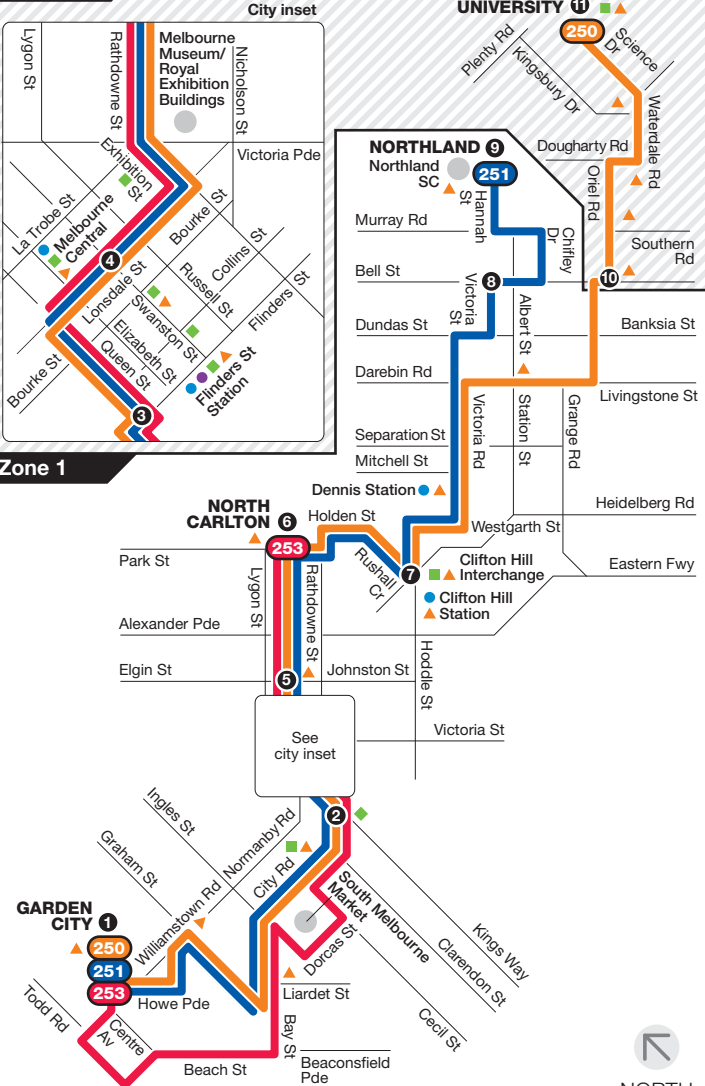

- Route 250 via City > La Trobe University
- Route 251 via City > Northland Shopping Centre
- Route 253 via City > North Carlton

Zone 1 or 2

Zone 1

06/2010

Ticketing zones

Zone 1
Zone 1 or 2
Zone 2

Connecting train
Connecting V/Line train
Connecting tram
Connecting bus
Timing point

For further information call
131 638 / (TTY) 9619 2727
(6am-midnight daily) or visit
metlinkmelbourne.com.au

MAP NOT TO SCALE