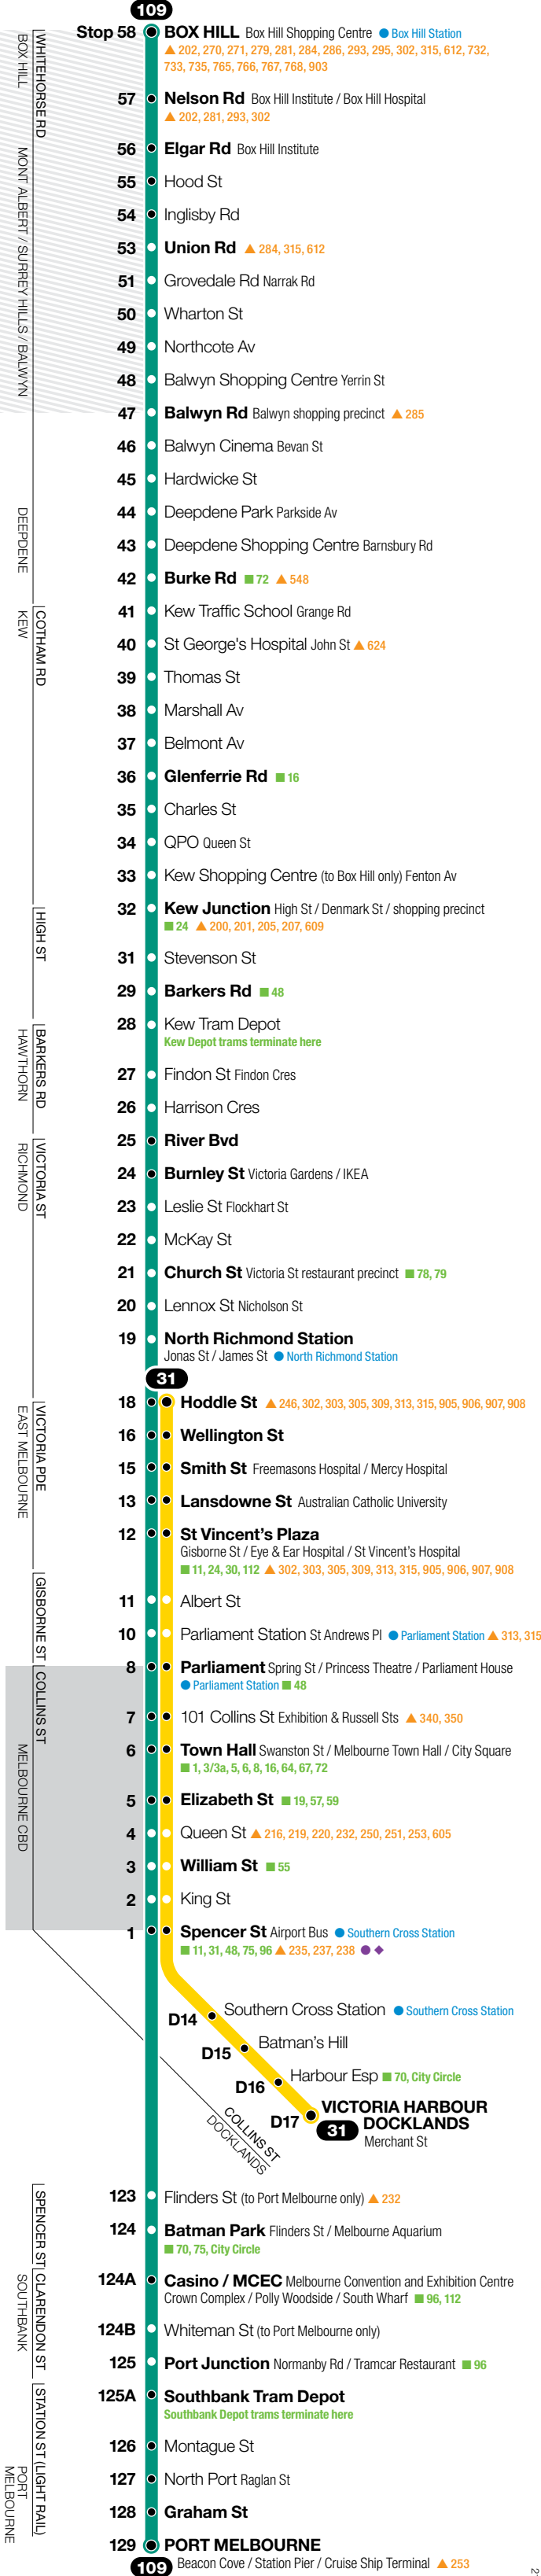

Zone 1 or 2

Zone 1

Ticketing zones

October 2011

Major stops in bold. Not all travelled streets / suburbs shown. Not to scale.

For train, tram and bus information call 131 638 / (TTY) 9619 2727 (6am–midnight daily) or visit [metlinkmelbourne.com.au](http://metlinkmelbourne.com.au)