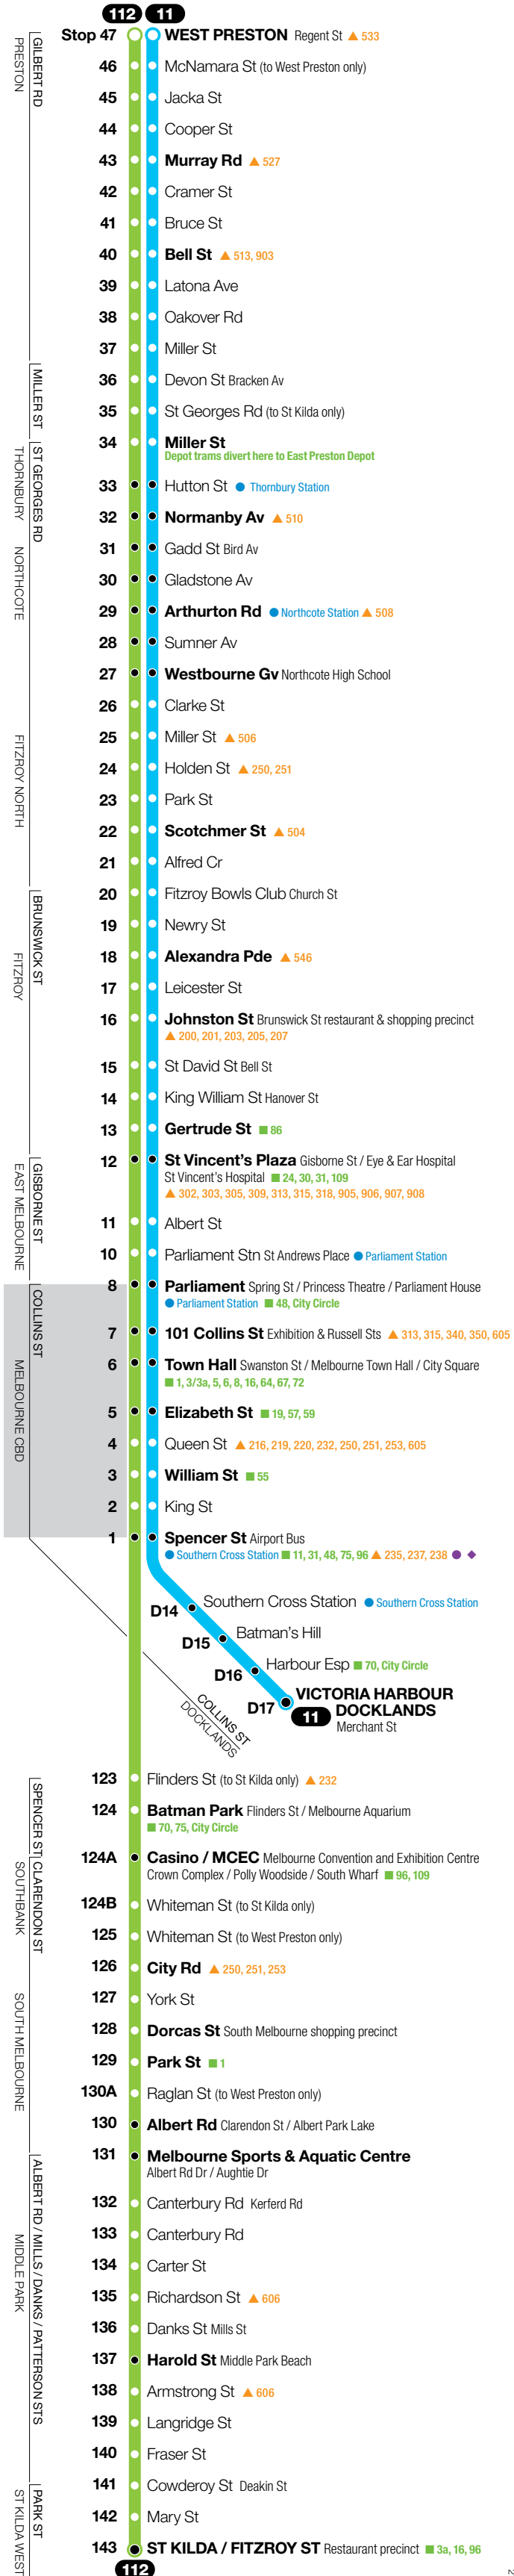

Zone 1

Ticketing zone

Zone 1

CBD

Connecting train

Connecting tram

Connecting bus

Connecting V/Line train

Connecting V/Line coach

Accessible stop

October 2011

Major stops in **bold**. Not all travelled streets / suburbs shown. Not to scale.

For train, tram and bus information call 131 638 / (TTY) 9619 2727 (6am–midnight daily) or visit metlinkmelbourne.com.au