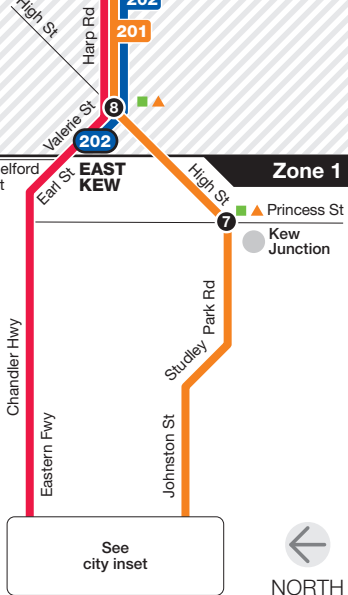

City – Doncaster Shoppingtown

Route 201	City – Doncaster Shoppingtown via Belmore Rd
Route 202	East Kew – Box Hill via Belmore Rd
Route 302	City – Box Hill via Belmore Rd > Freeway

Zone 2

Zone 1 or 2

City inset

100210

For further information call **131 638 / (TTY) 9619 2727** (6am–midnight daily) or visit metlinkmelbourne.com.au
MAP NOT TO SCALE