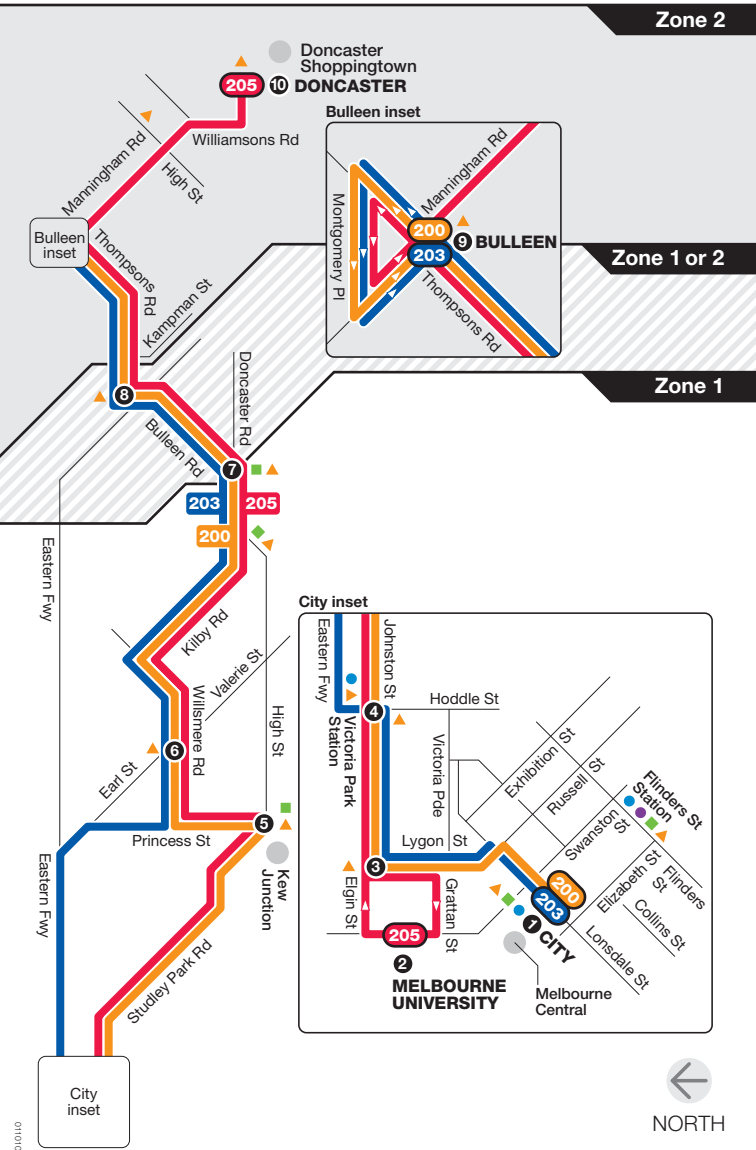

Bulleen/Doncaster Shoppingtown

Route 200	City – Bulleen via Kew Junction
Route 203	City – Bulleen via Eastern Fwy
Route 205	Melb University – Doncaster Shoppingtown

01/10/10

Ticketing zones

For further information call 131 638 / (TTY) 9619 2727 (6am–midnight daily) or visit metlinkmelbourne.com.au

MAP NOT TO SCALE