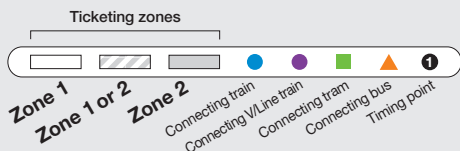

Highpoint Shopping Centre

Route 215 Caroline Springs – Highpoint Shopping Centre

Route 223 Yarraville – Highpoint Shopping Centre

Zone 2

Zone 1 or 2

Zone 1

For further information call **131 638 / (TTY) 9619 2727** (6am–midnight daily) or visit metlinkmelbourne.com.au
MAP NOT TO SCALE