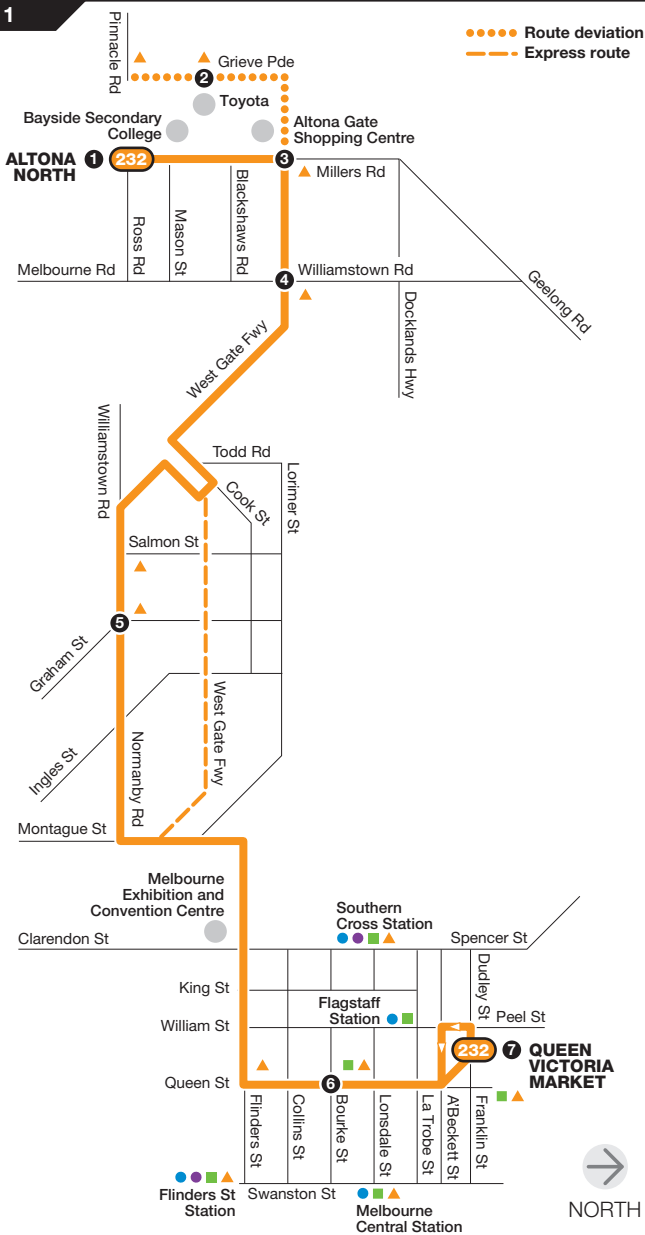

Altona North – Queen Victoria Market

Route 232 via West Melbourne > Port Melbourne

Zone 1

Ticketing zones

Zone 1

Zone 1 or 2

Zone 2

Connecting train

Connecting V/Line train

Connecting tram

Connecting bus

Timing point

For further information call 131 638 / (TTY) 9619 2727 (6am–midnight daily) or visit metlinkmelbourne.com.au

MAP NOT TO SCALE