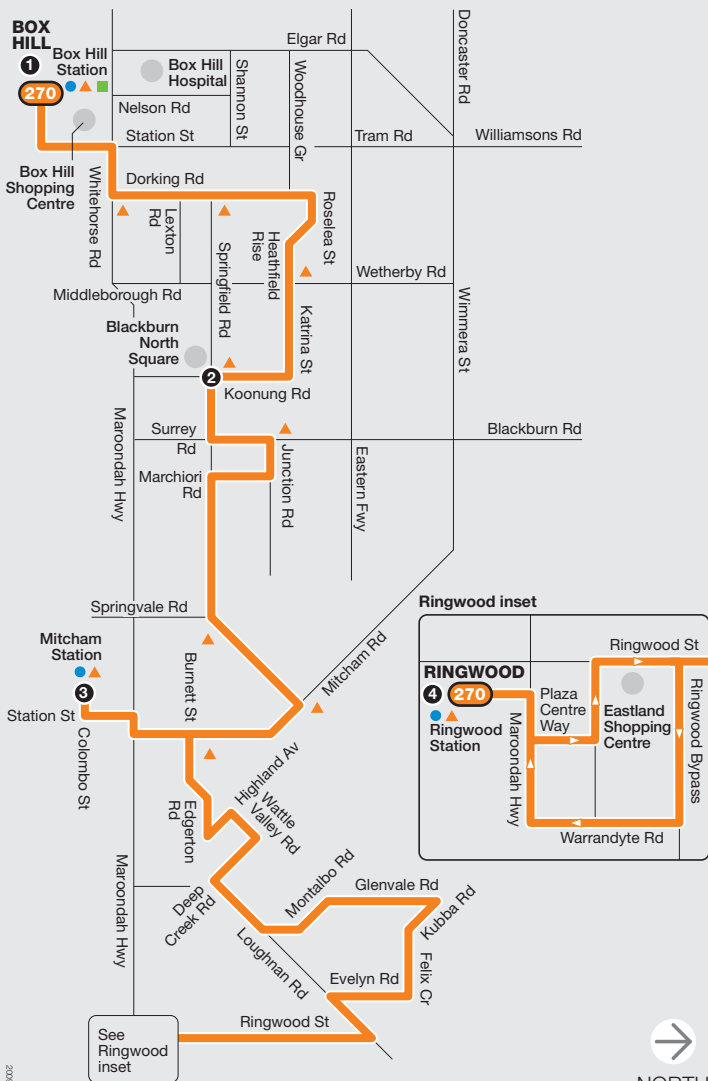

# Box Hill – Ringwood

Route 270 via Mitcham

Zone 2

Ticketing zone

For further information call  
**131 638 / (TTY) 9619 2727**  
 (6am–midnight daily) or visit  
[metlinkmelbourne.com.au](http://metlinkmelbourne.com.au)  
 MAP NOT TO SCALE