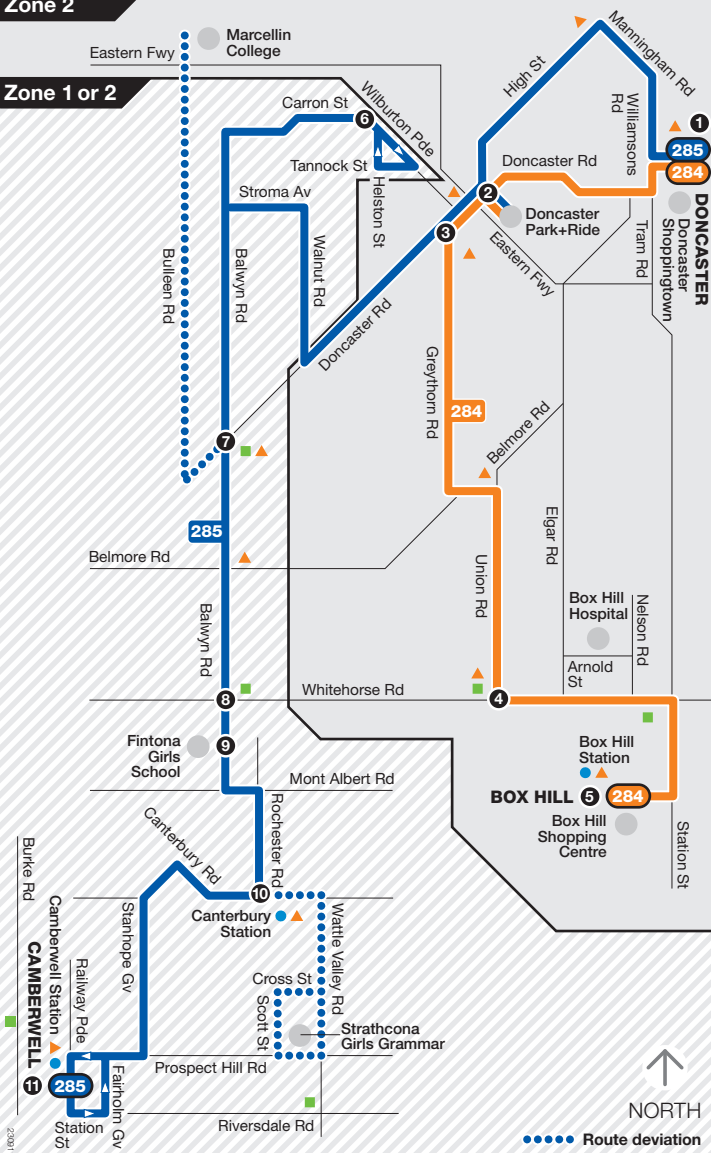

Doncaster Shoppingtown

Route 284 via Union Road > Box Hill

Route 285 via North Balwyn > Camberwell

Zone 2

Zone 1 or 2

2209711

Ticketing zones

For further information call
131 638 / (TTY) 9619 2727
 (6am–midnight daily) or visit
metlinkmelbourne.com.au
 MAP NOT TO SCALE