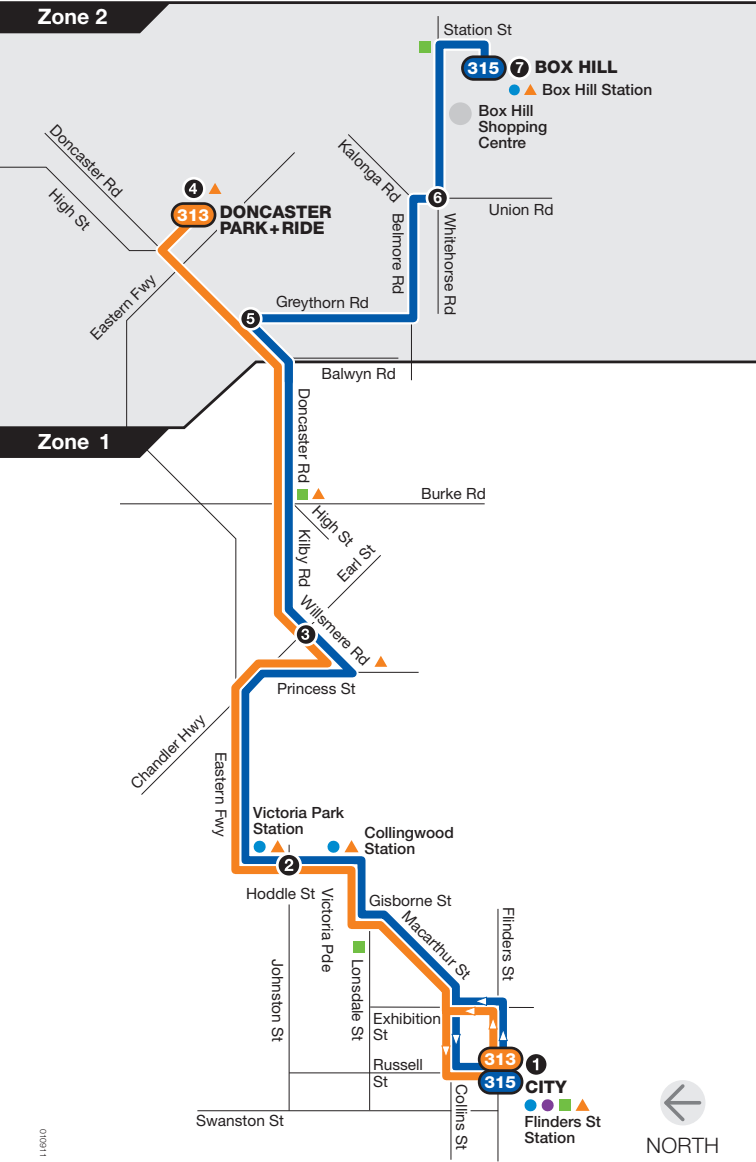

City to Doncaster/Box Hill

Route 313 via Kilby Rd > Doncaster Park + Ride

Route 315 via Kilby Rd > Box Hill

Zone 2

010911

Ticketing zones

For further information call
131 638 / (TTY) 9619 2727
 (6am–midnight daily) or visit
metlinkmelbourne.com.au

MAP NOT TO SCALE