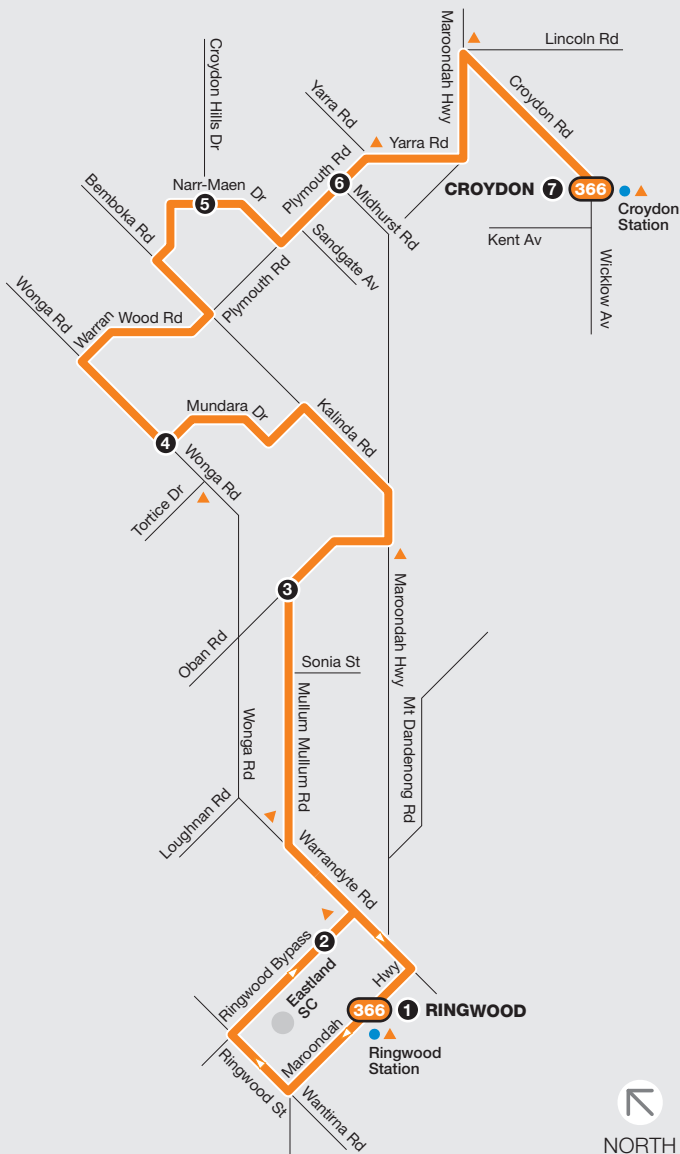

Ringwood – Croydon

Route 366 via Croydon Hills

Zone 2

Ticketing zone

Zone 2
 Connecting train
 Connecting bus
 Timing point

For further information call
131 638 / (TTY) 9619 2727
 (6am–midnight daily) or visit
metlinkmelbourne.com.au

MAP NOT TO SCALE