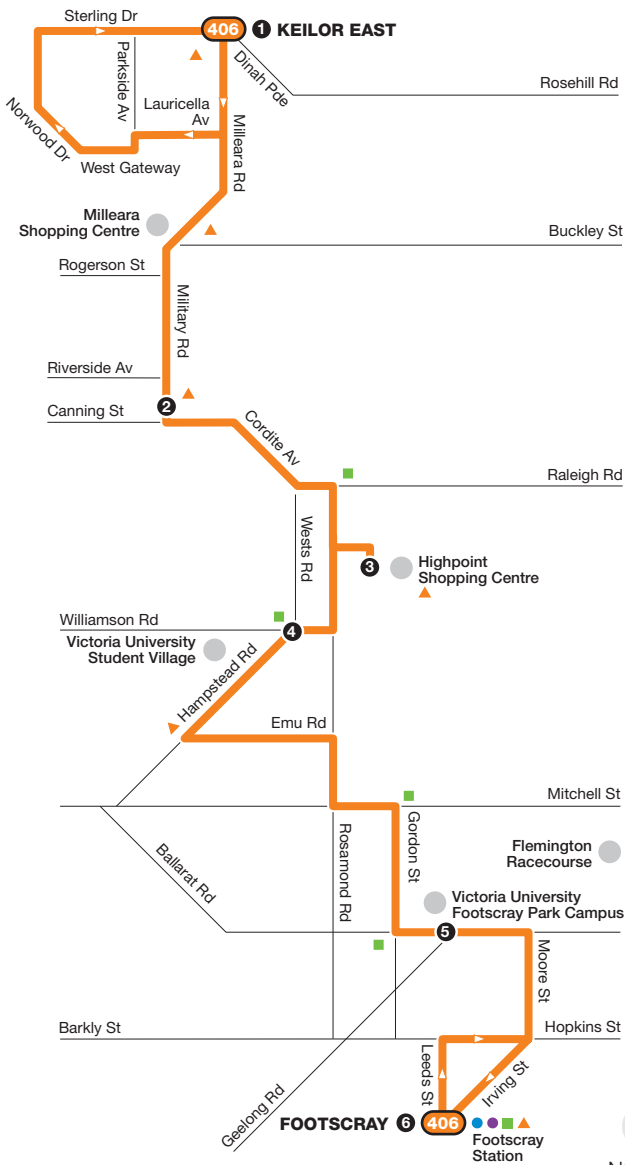

# Keilor East – Footscray

Route 406 via Avondale Heights > Maribyrnong

Zone 1

Ticketing zones

Zone 1  
Zone 1 or 2  
Zone 2

Connecting train  
Connecting V/Line train  
Connecting tram  
Connecting bus  
Timing point

For further information call  
**131 638 / (TTY) 9619 2727**  
(6am–midnight daily) or visit  
[metlinkmelbourne.com.au](http://metlinkmelbourne.com.au)

MAP NOT TO SCALE