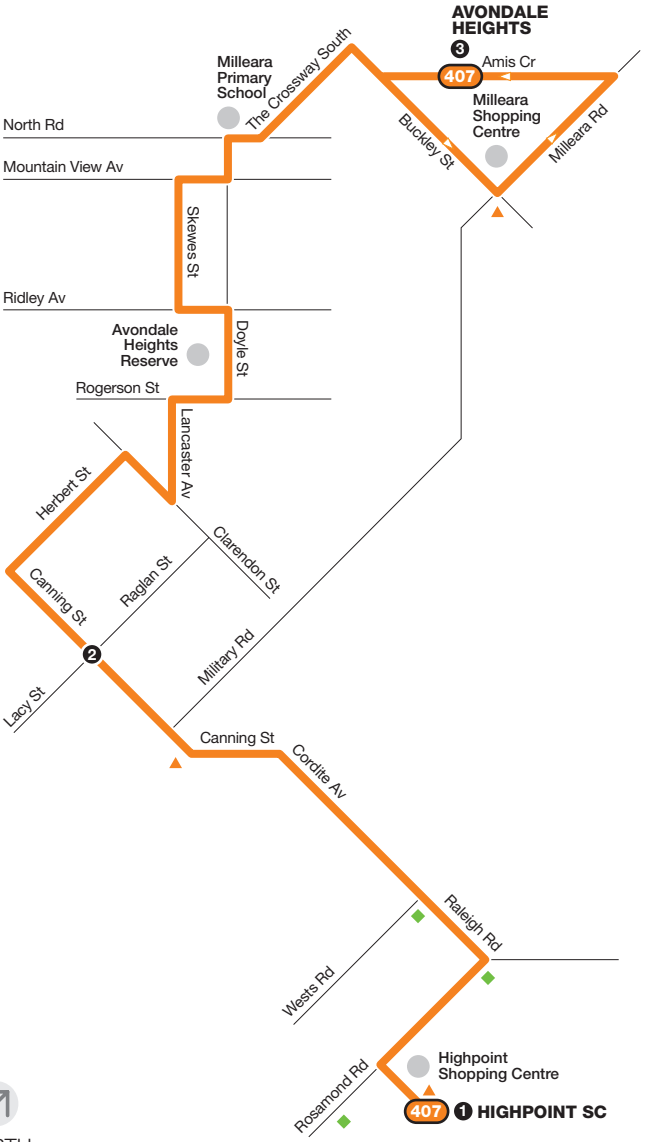

# Highpoint SC – Avondale Heights

Route 407 via Maribyrnong

Zone 1

NORTH

Ticketing zones

Zone 1

Zone 1 or 2

Zone 2

Connecting train

Connecting tram

Connecting bus

Timing point

For further information call 131 638 / (TTY) 9619 2727 (6am–midnight daily) or visit [metlinkmelbourne.com.au](http://metlinkmelbourne.com.au)

MAP NOT TO SCALE