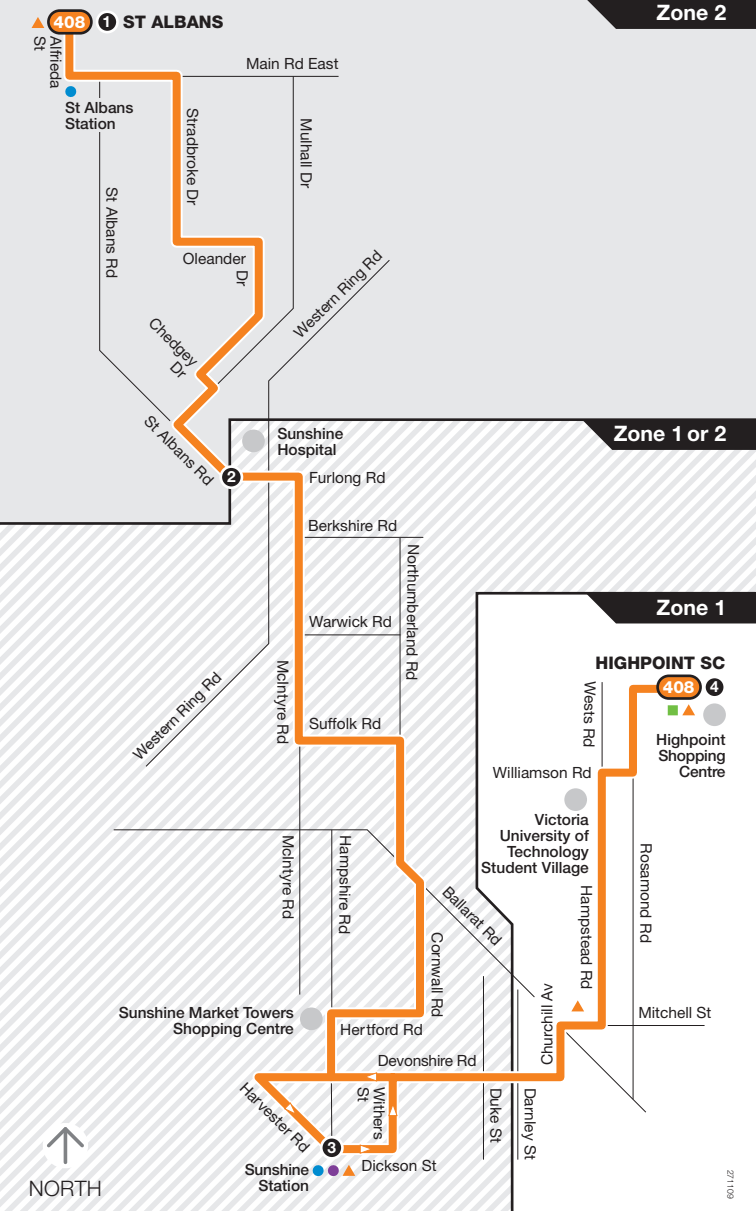

St Albans – Highpoint SC

Route 408 via Sunshine > Maribyrnong

Zone 2

27/1/09

For further information call **131 638 / (TTY) 9619 2727** (6am–midnight daily) or visit metlinkmelbourne.com.au
MAP NOT TO SCALE