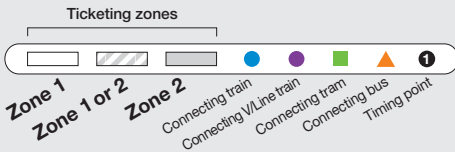

St Albans – Highpoint SC

Route 408 via Sunshine > Maribyrnong

Zone 2

27/1/09

For further information call **131 638 / (TTY) 9619 2727** (6am–midnight daily) or visit metlinkmelbourne.com.au
MAP NOT TO SCALE