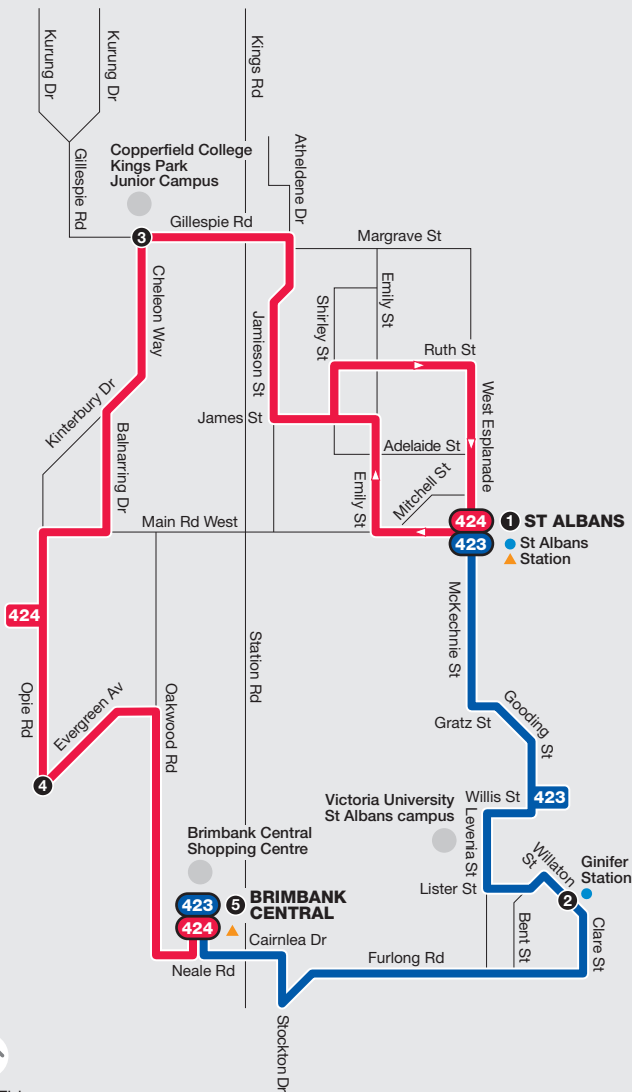

St Albans – Brimbank Central

Route 423 via Furlong Rd

Route 424 via Gillespie Rd

Zone 2

NORTH

Ticketing zones

Zone 1

Zone 1 or 2

Zone 2

Connecting train

Connecting tram

Connecting bus

Timing point

For further information call 131 638 / (TTY) 9619 2727 (6am–midnight daily) or visit metlinkmelbourne.com.au

MAP NOT TO SCALE