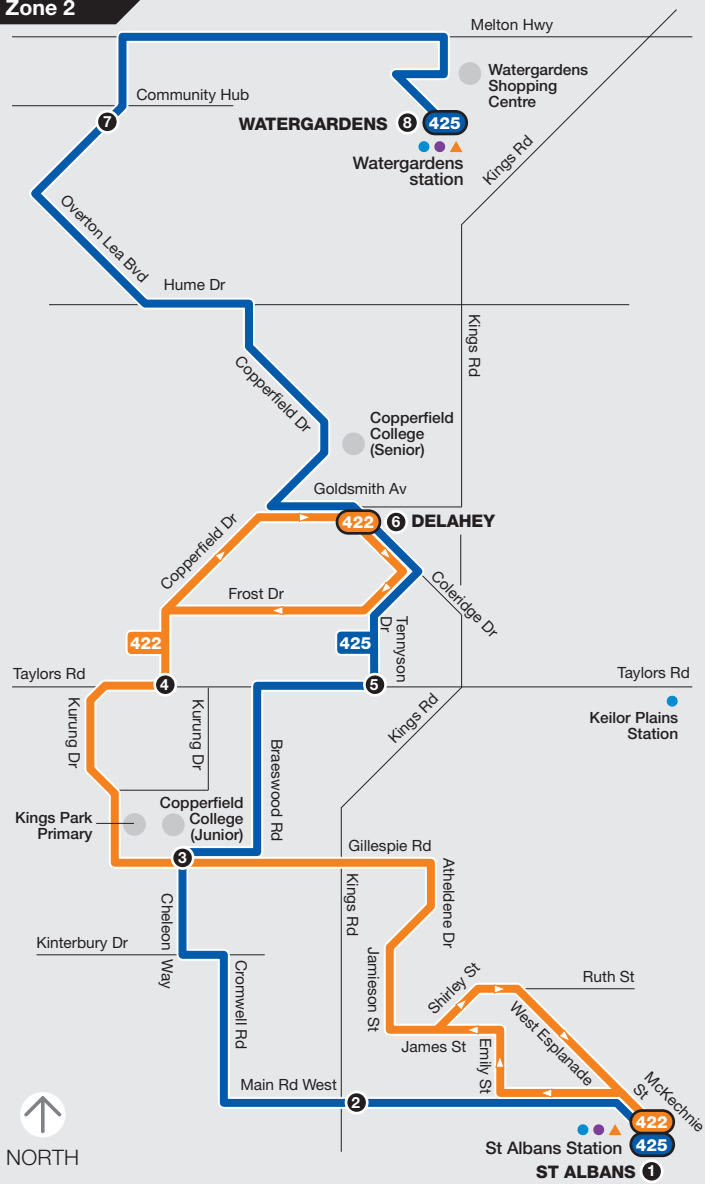

St Albans – Delahey/Watergardens

Route 422 via Gillespie Rd

Route 425 via Delahey

Zone 2

NORTH

Ticketing zones

For further information call 131 638 / (TTY) 9619 2727 (6am–midnight daily) or visit metlinkmelbourne.com.au
MAP NOT TO SCALE