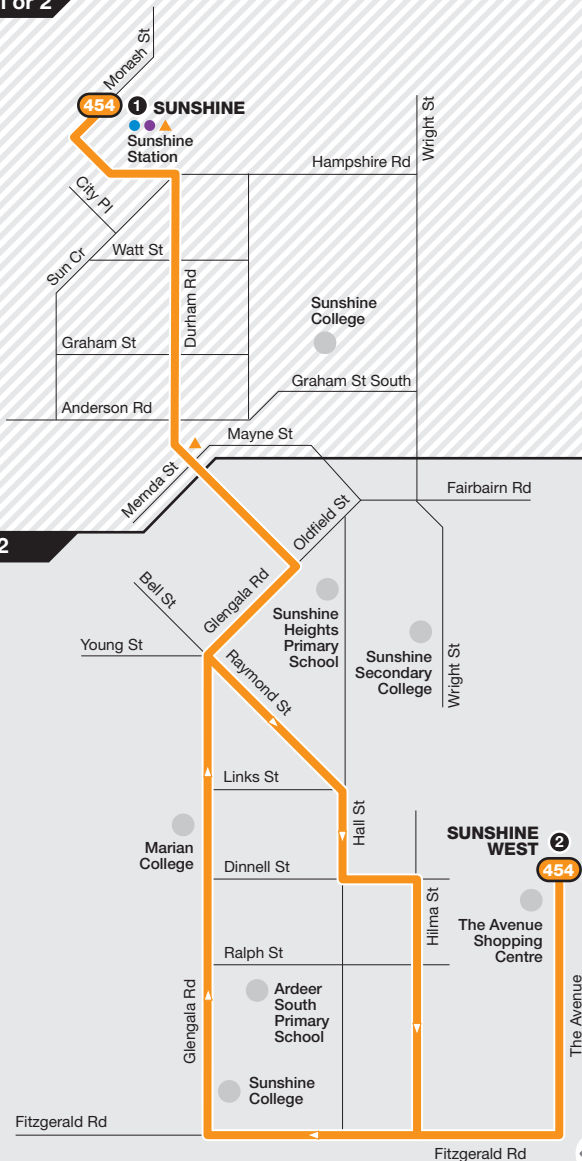

Sunshine – Sunshine West

Route 454 via Glengala Rd

Zone 1 or 2

Ticketing zones

Zone 1
Zone 1 or 2
Zone 2

Connecting train
Connecting V/Line train
Connecting tram
Connecting bus
Timing point

For further information call
131 638 / (TTY) 9619 2727
(6am–midnight daily) or visit
metlinkmelbourne.com.au

MAP NOT TO SCALE