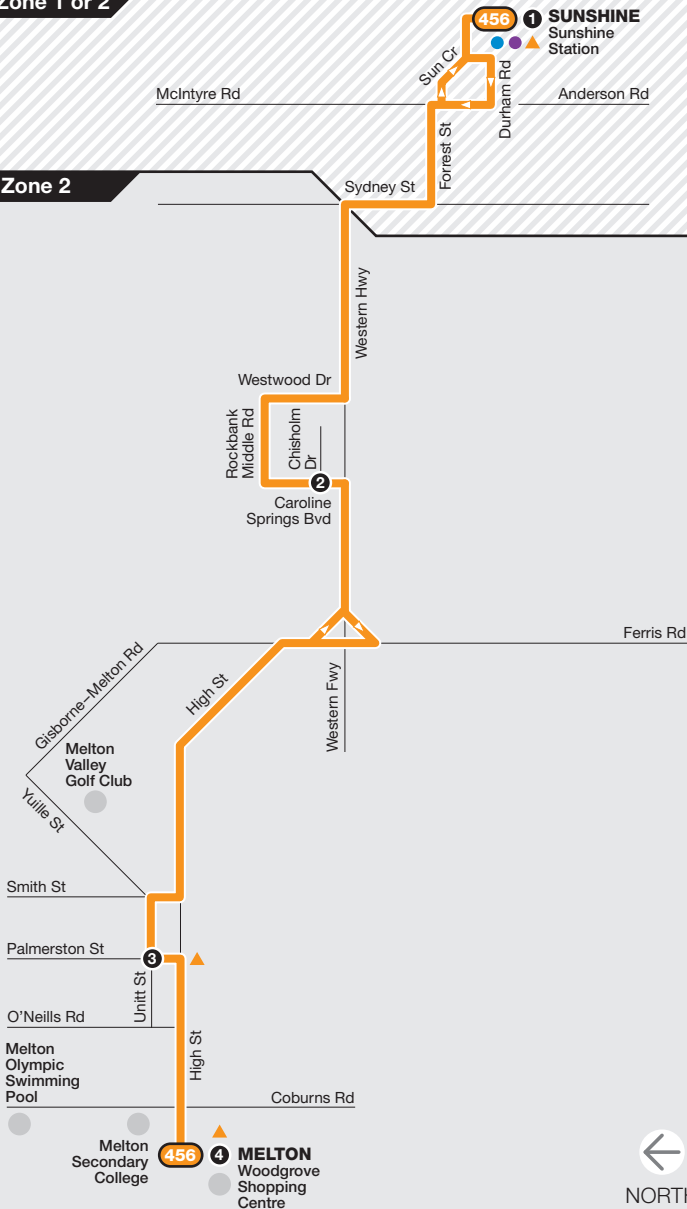

Sunshine – Melton

Route 456 via Caroline Springs

Zone 1 or 2

Zone 2

NORTH

Ticketing zones

Zone 1
Zone 1 or 2
Zone 2

Connecting train
Connecting V/Line train
Connecting tram
Connecting bus
Timing point

For further information call **131 638 / (TTY) 9619 2727** (6am–midnight daily) or visit **metlinkmelbourne.com.au**

MAP NOT TO SCALE